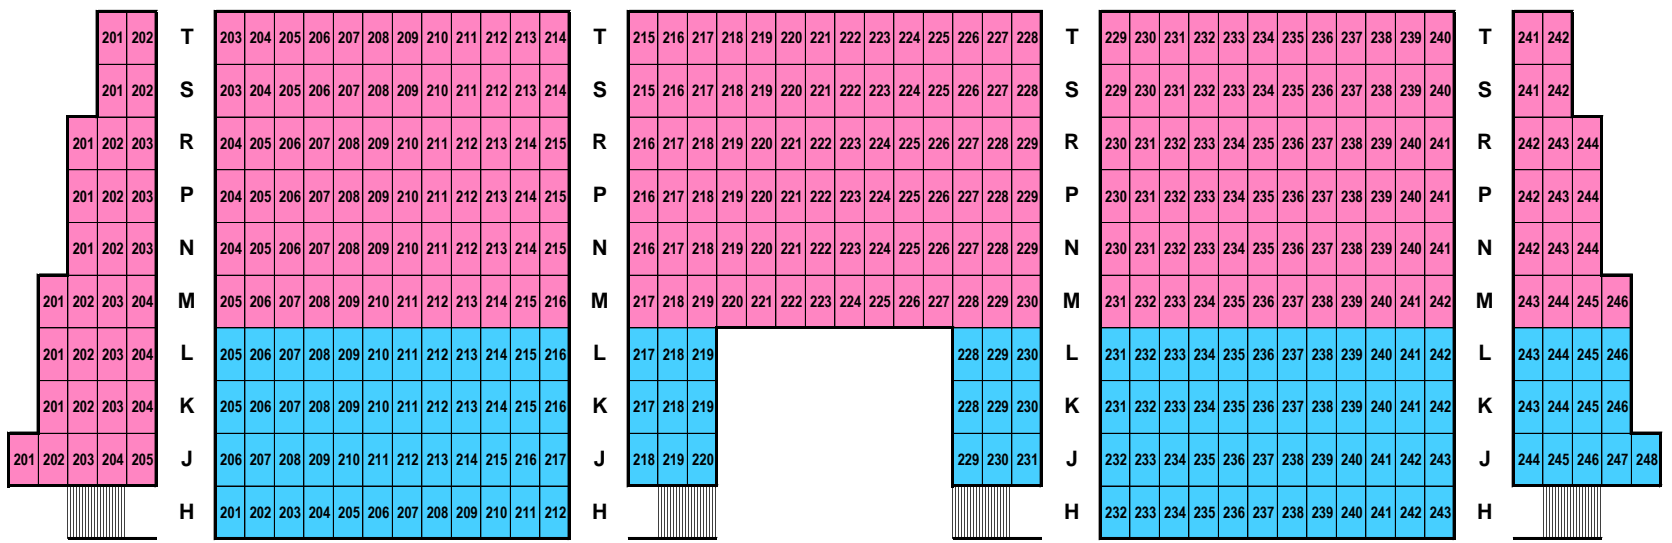

# TUCSON MUSIC HALL - Classic Series

STAGE