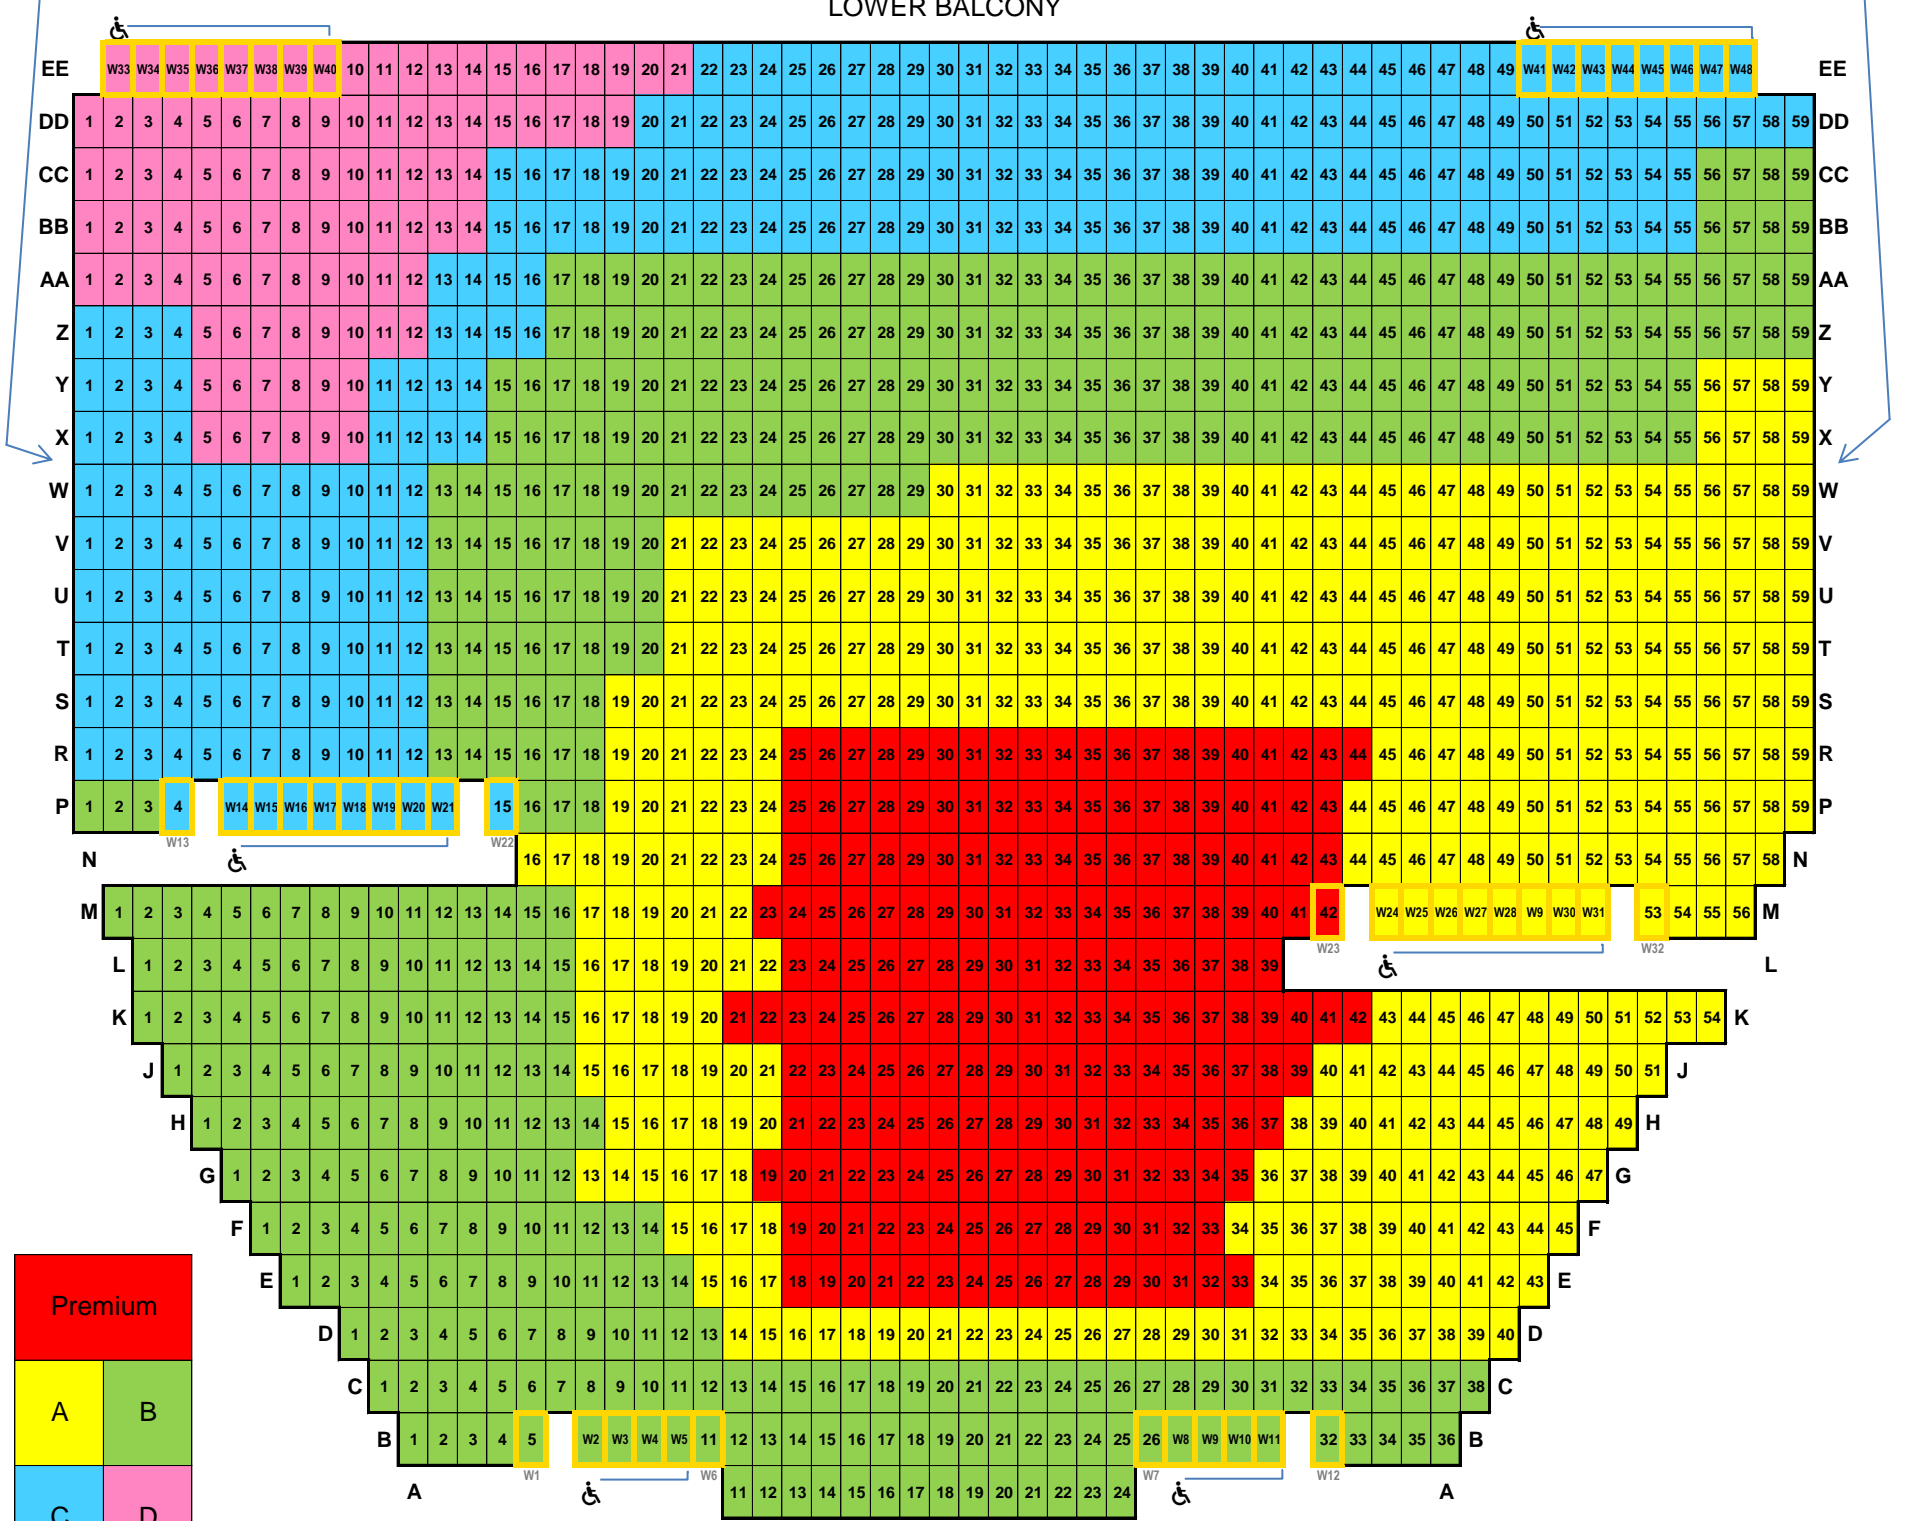

# TUCSON MUSIC HALL - Classic Series

STAGE