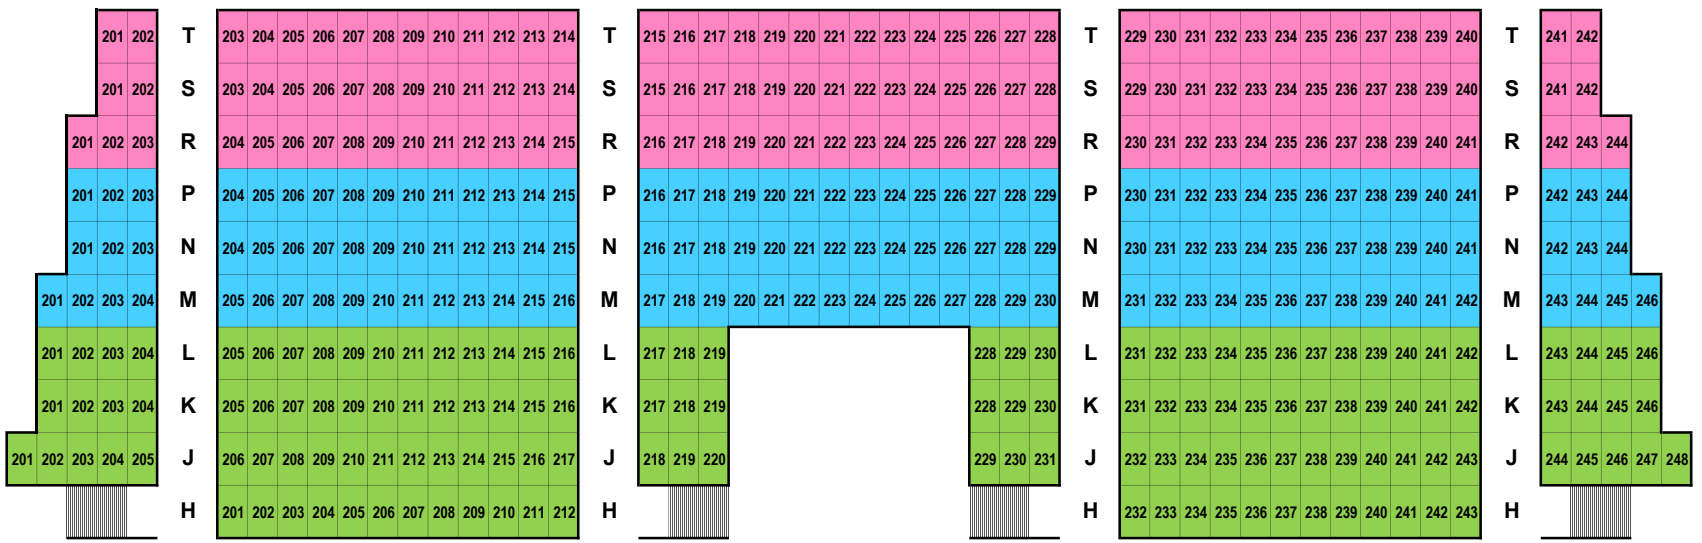

TUCSON MUSIC HALL - Midori

STAGE