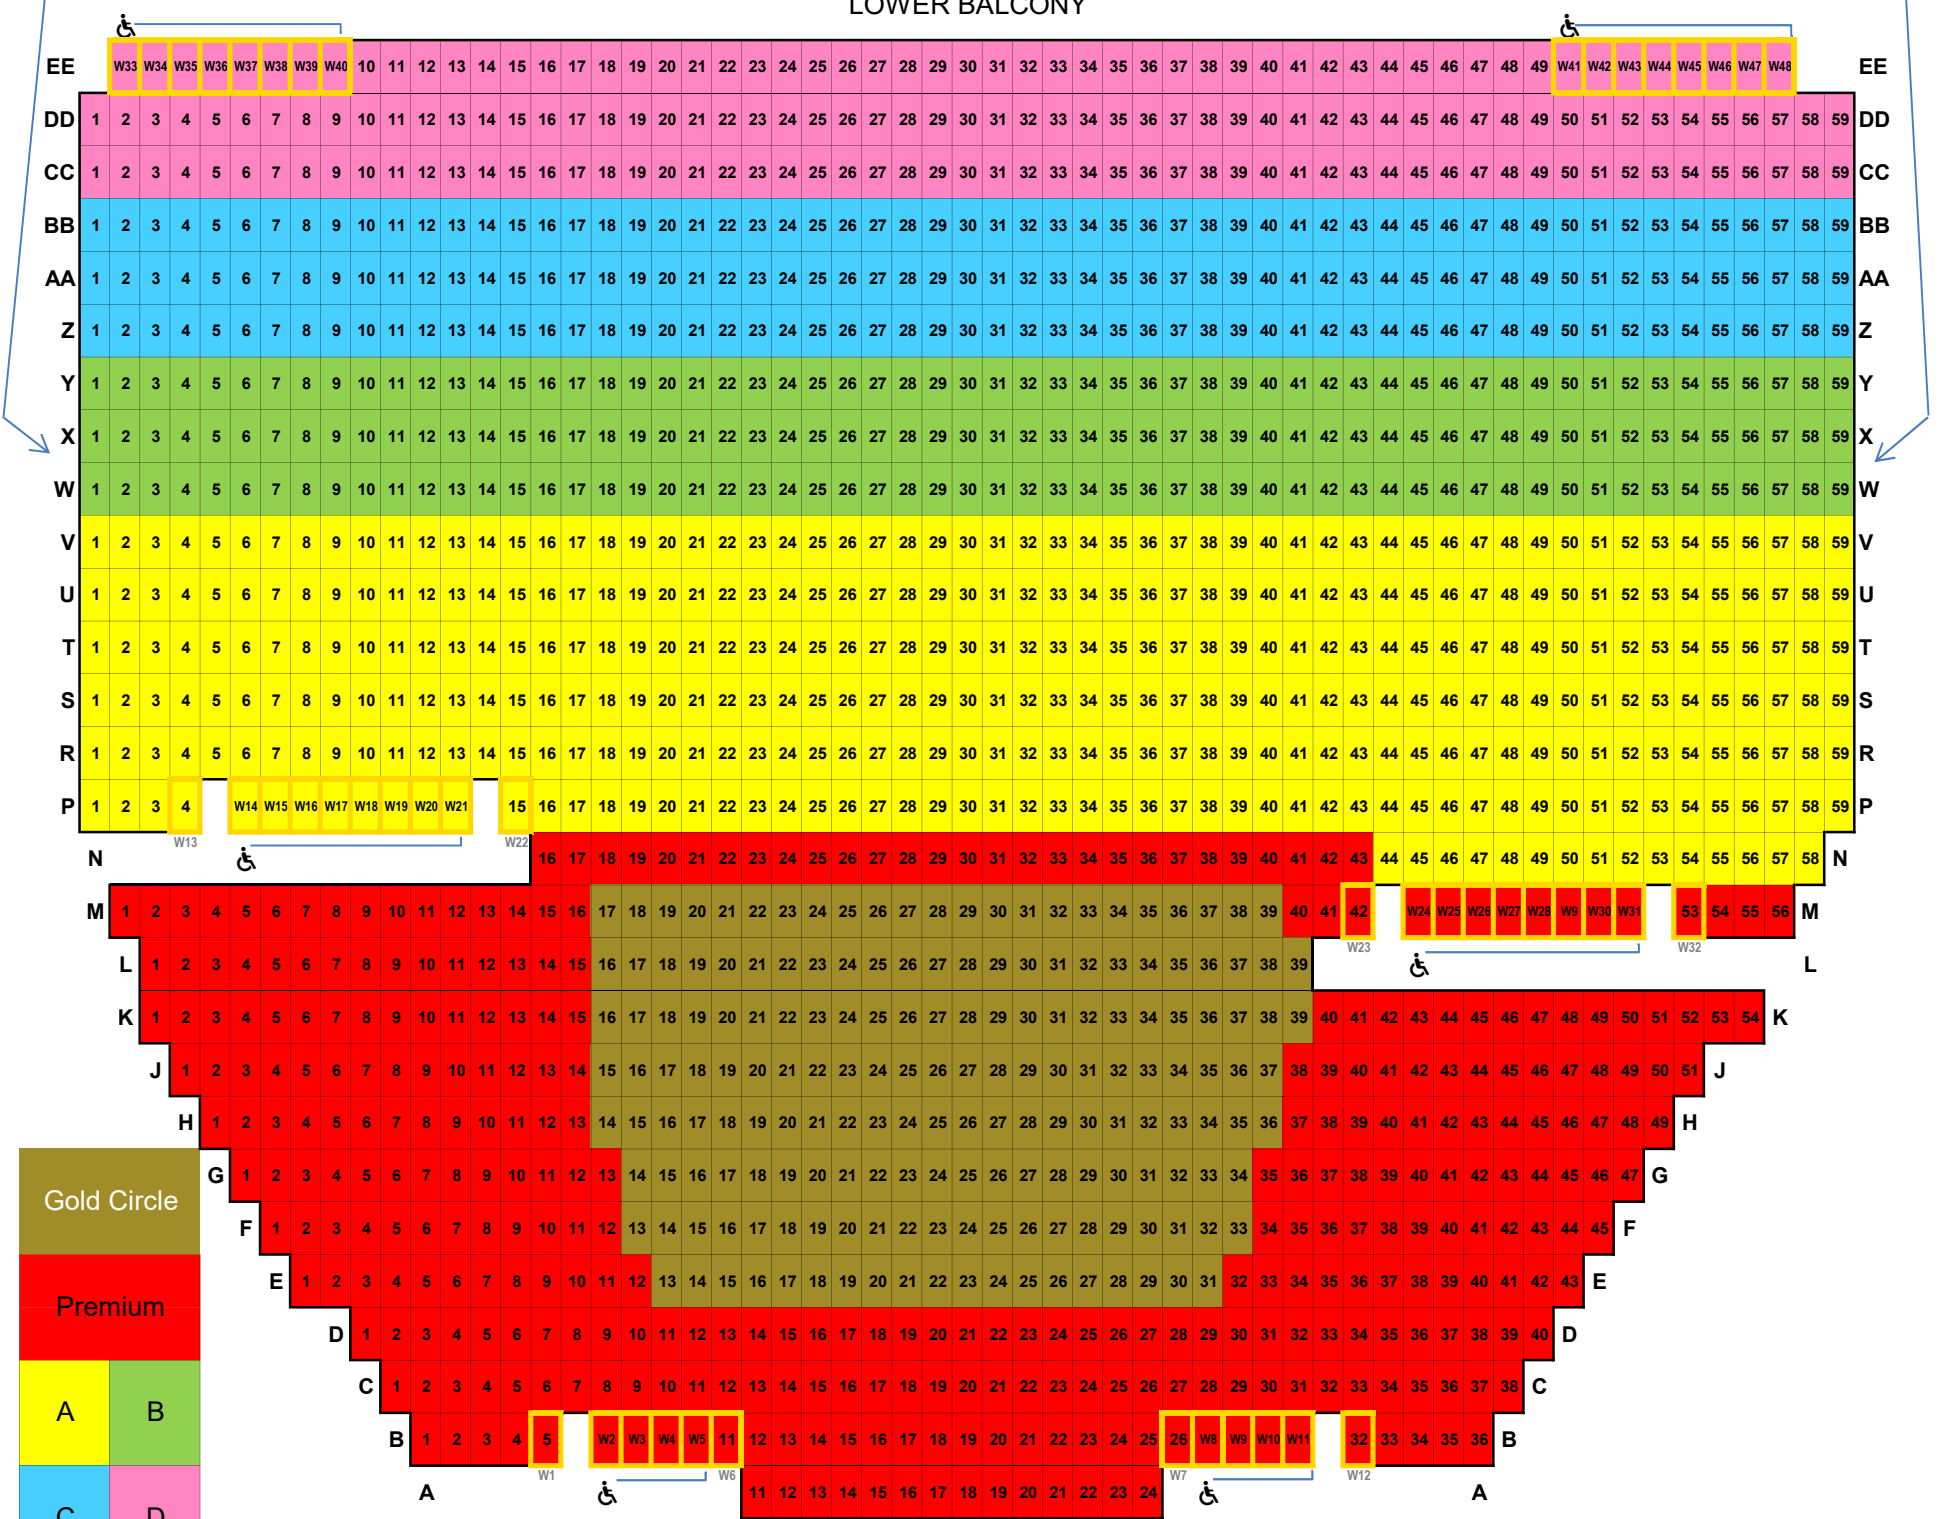

TUCSON MUSIC HALL - Midori

STAGE