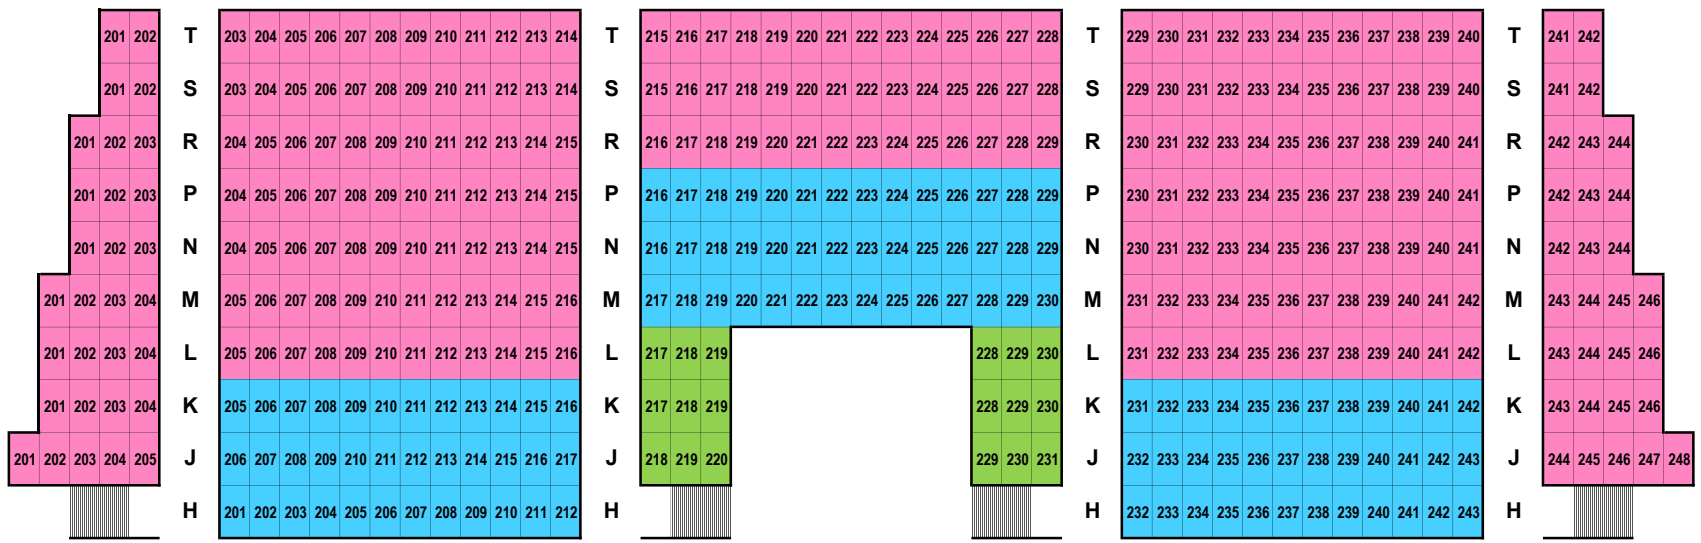

# TUCSON MUSIC HALL - E.T. the Extra-Terrestrial

UPPER BALCONY

LOWER BALCONY

pricing areas  
subject to change

STAGE