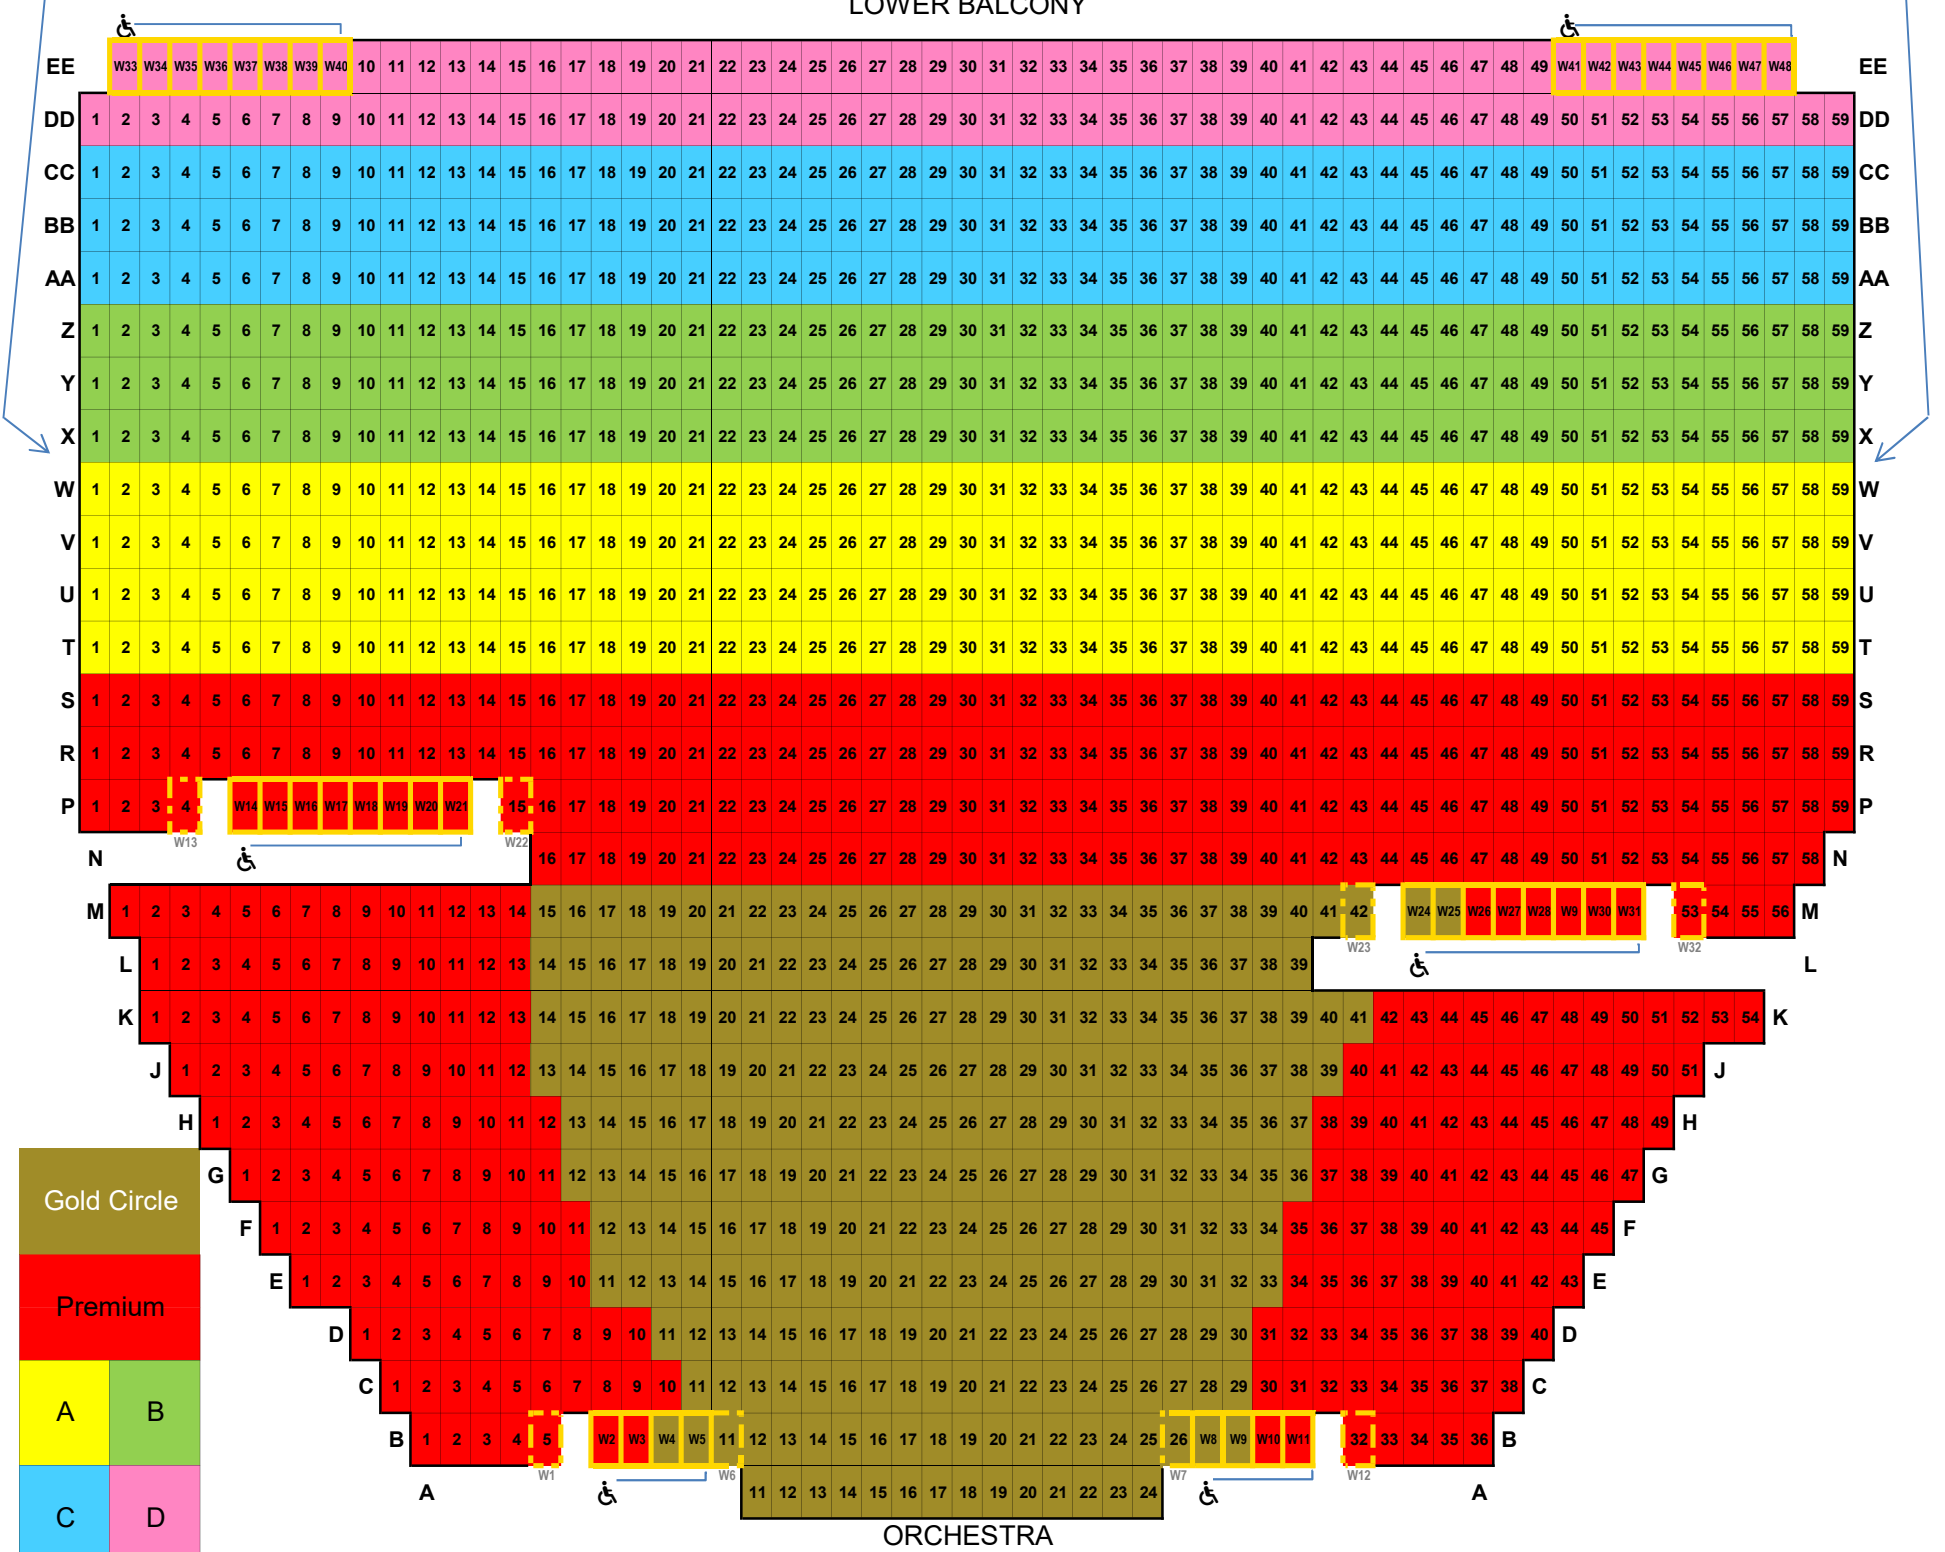

TUCSON MUSIC HALL - Renée Fleming

pricing areas subject to change

STAGE