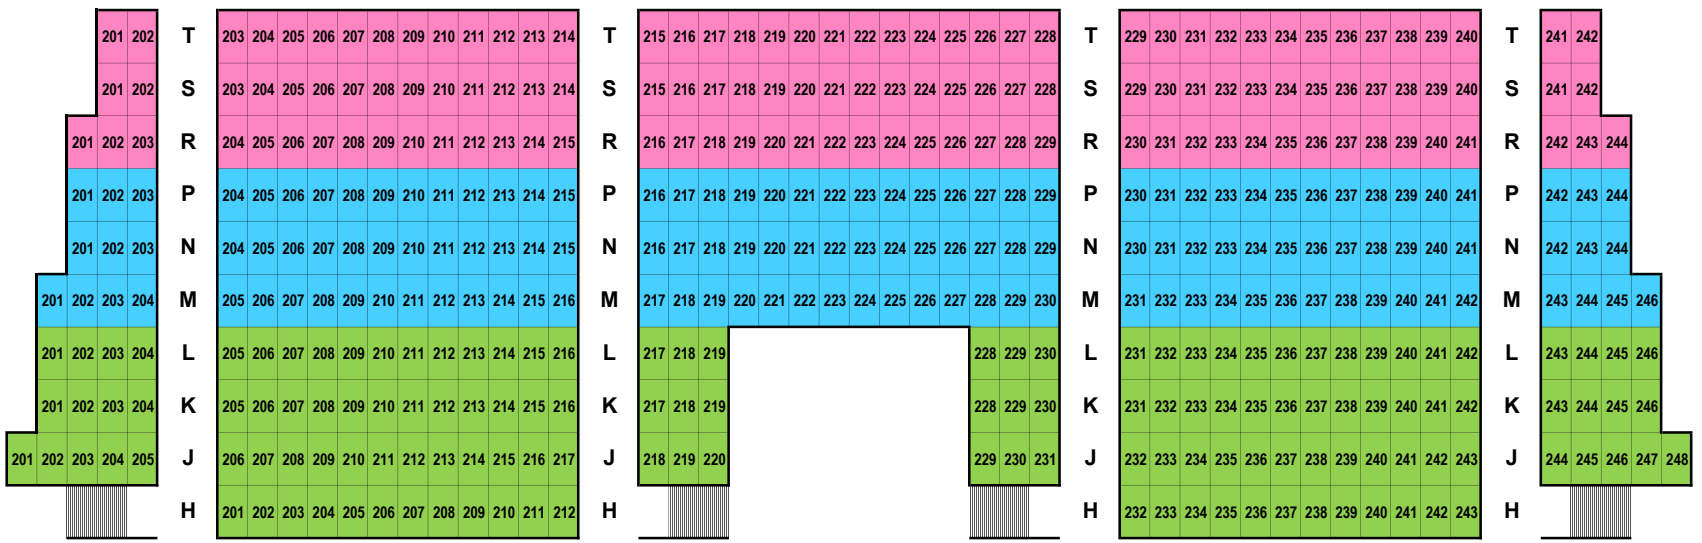

TUCSON MUSIC HALL - Renée Fleming

pricing areas subject to change

STAGE