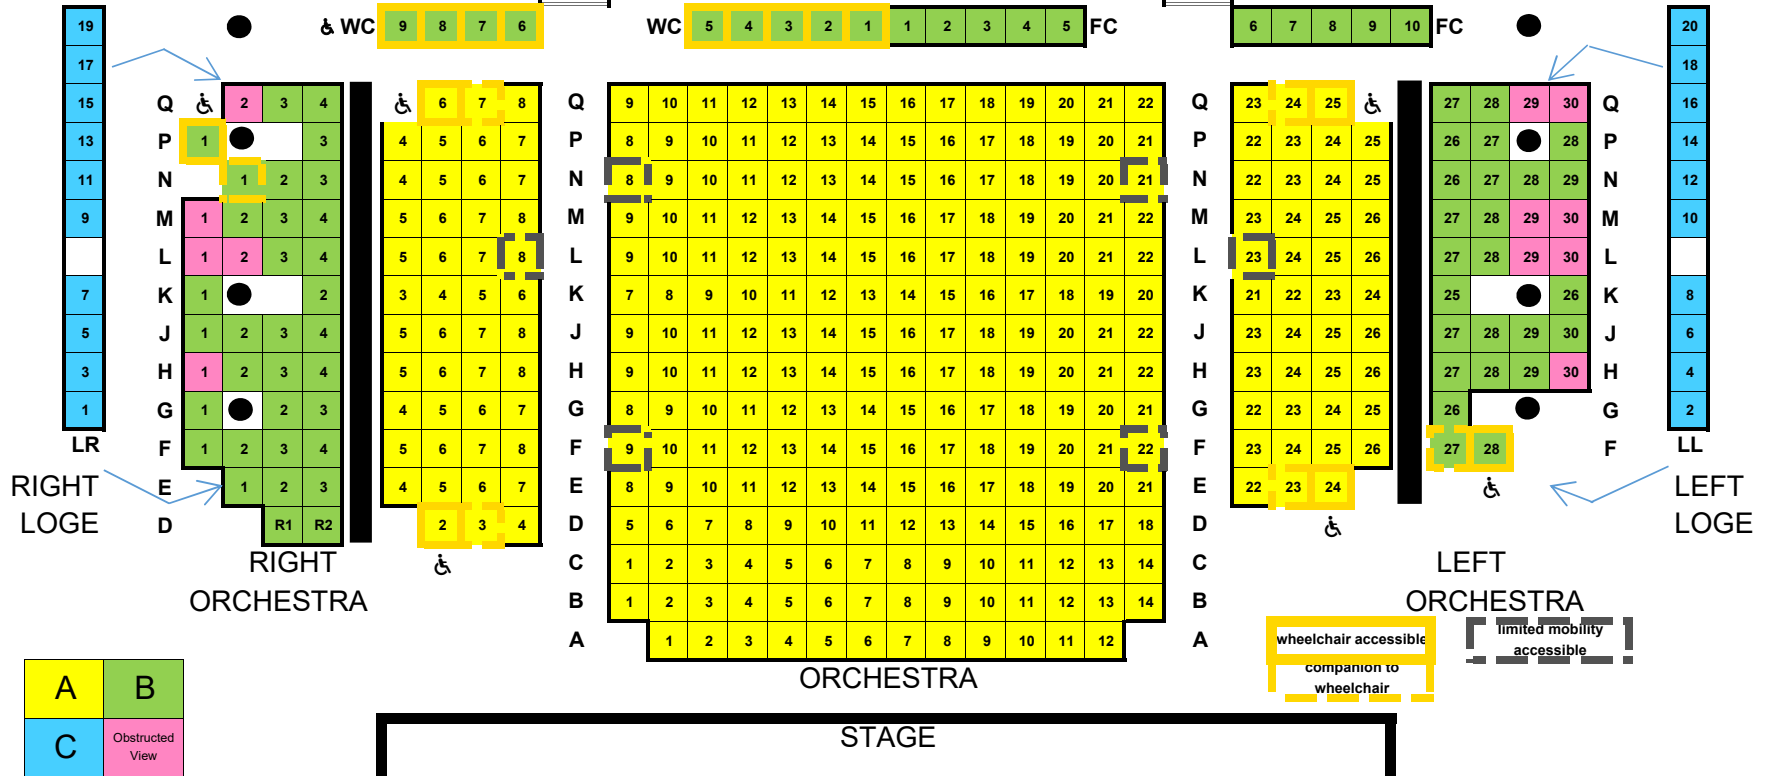

CATALINA FOOTHILLS HIGH SCHOOL AUDITORIUM

TIERED ORCHESTRA

● & WC 9 8 7 6

WC 5 4 3 2 1 1 2 3 4 5 FC

6 7 8 9 10 FC ●

wheelchair accessible
companion to wheelchair
limited mobility accessible

A	B
C	Obstructed View

STAGE