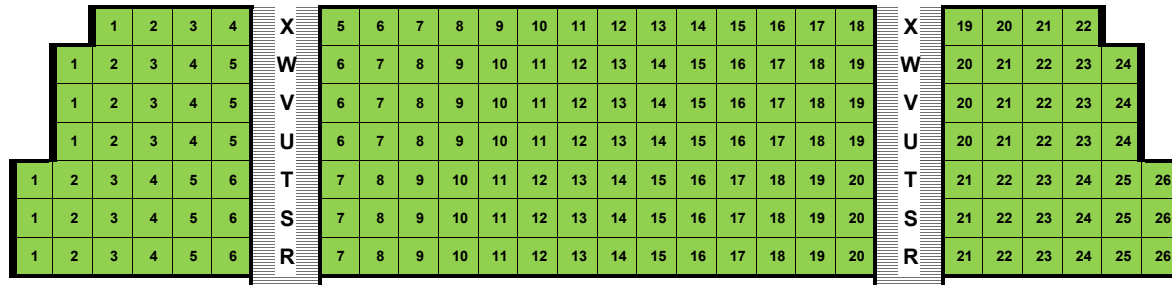

CATALINA FOOTHILLS HIGH SCHOOL AUDITORIUM

TIERED ORCHESTRA

● & WC 9 8 7 6

WC 5 4 3 2 1 1 2 3 4 5 FC

6 7 8 9 10 FC ●

wheelchair accessible
companion to wheelchair
limited mobility accessible

A	B
C	Obstructed View