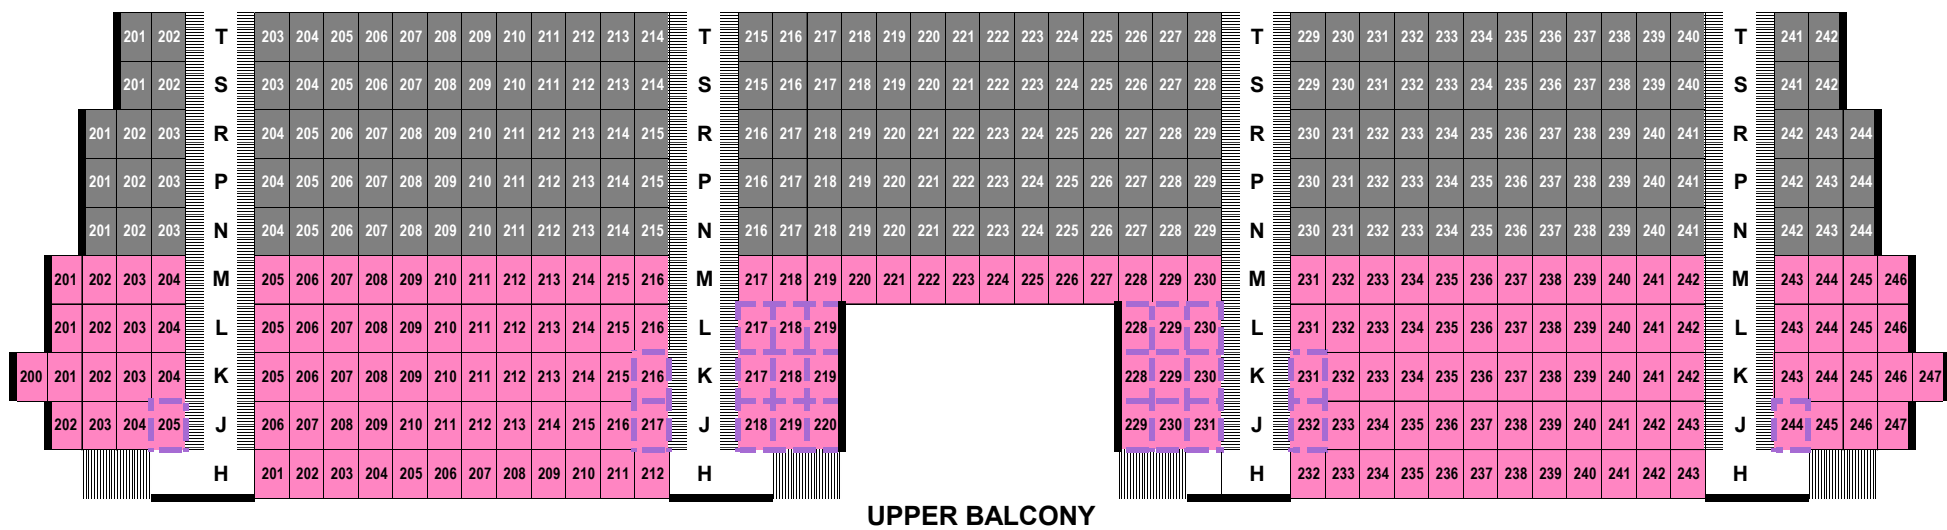

LINDA RONSTADT MUSIC HALL - Classic Series & 100 Years of Gershwin's Rhapsody in Blue

- wheelchair accessible
- companion to wheelchair
- limited mobility accessible
- possible obstructed view

STAGE