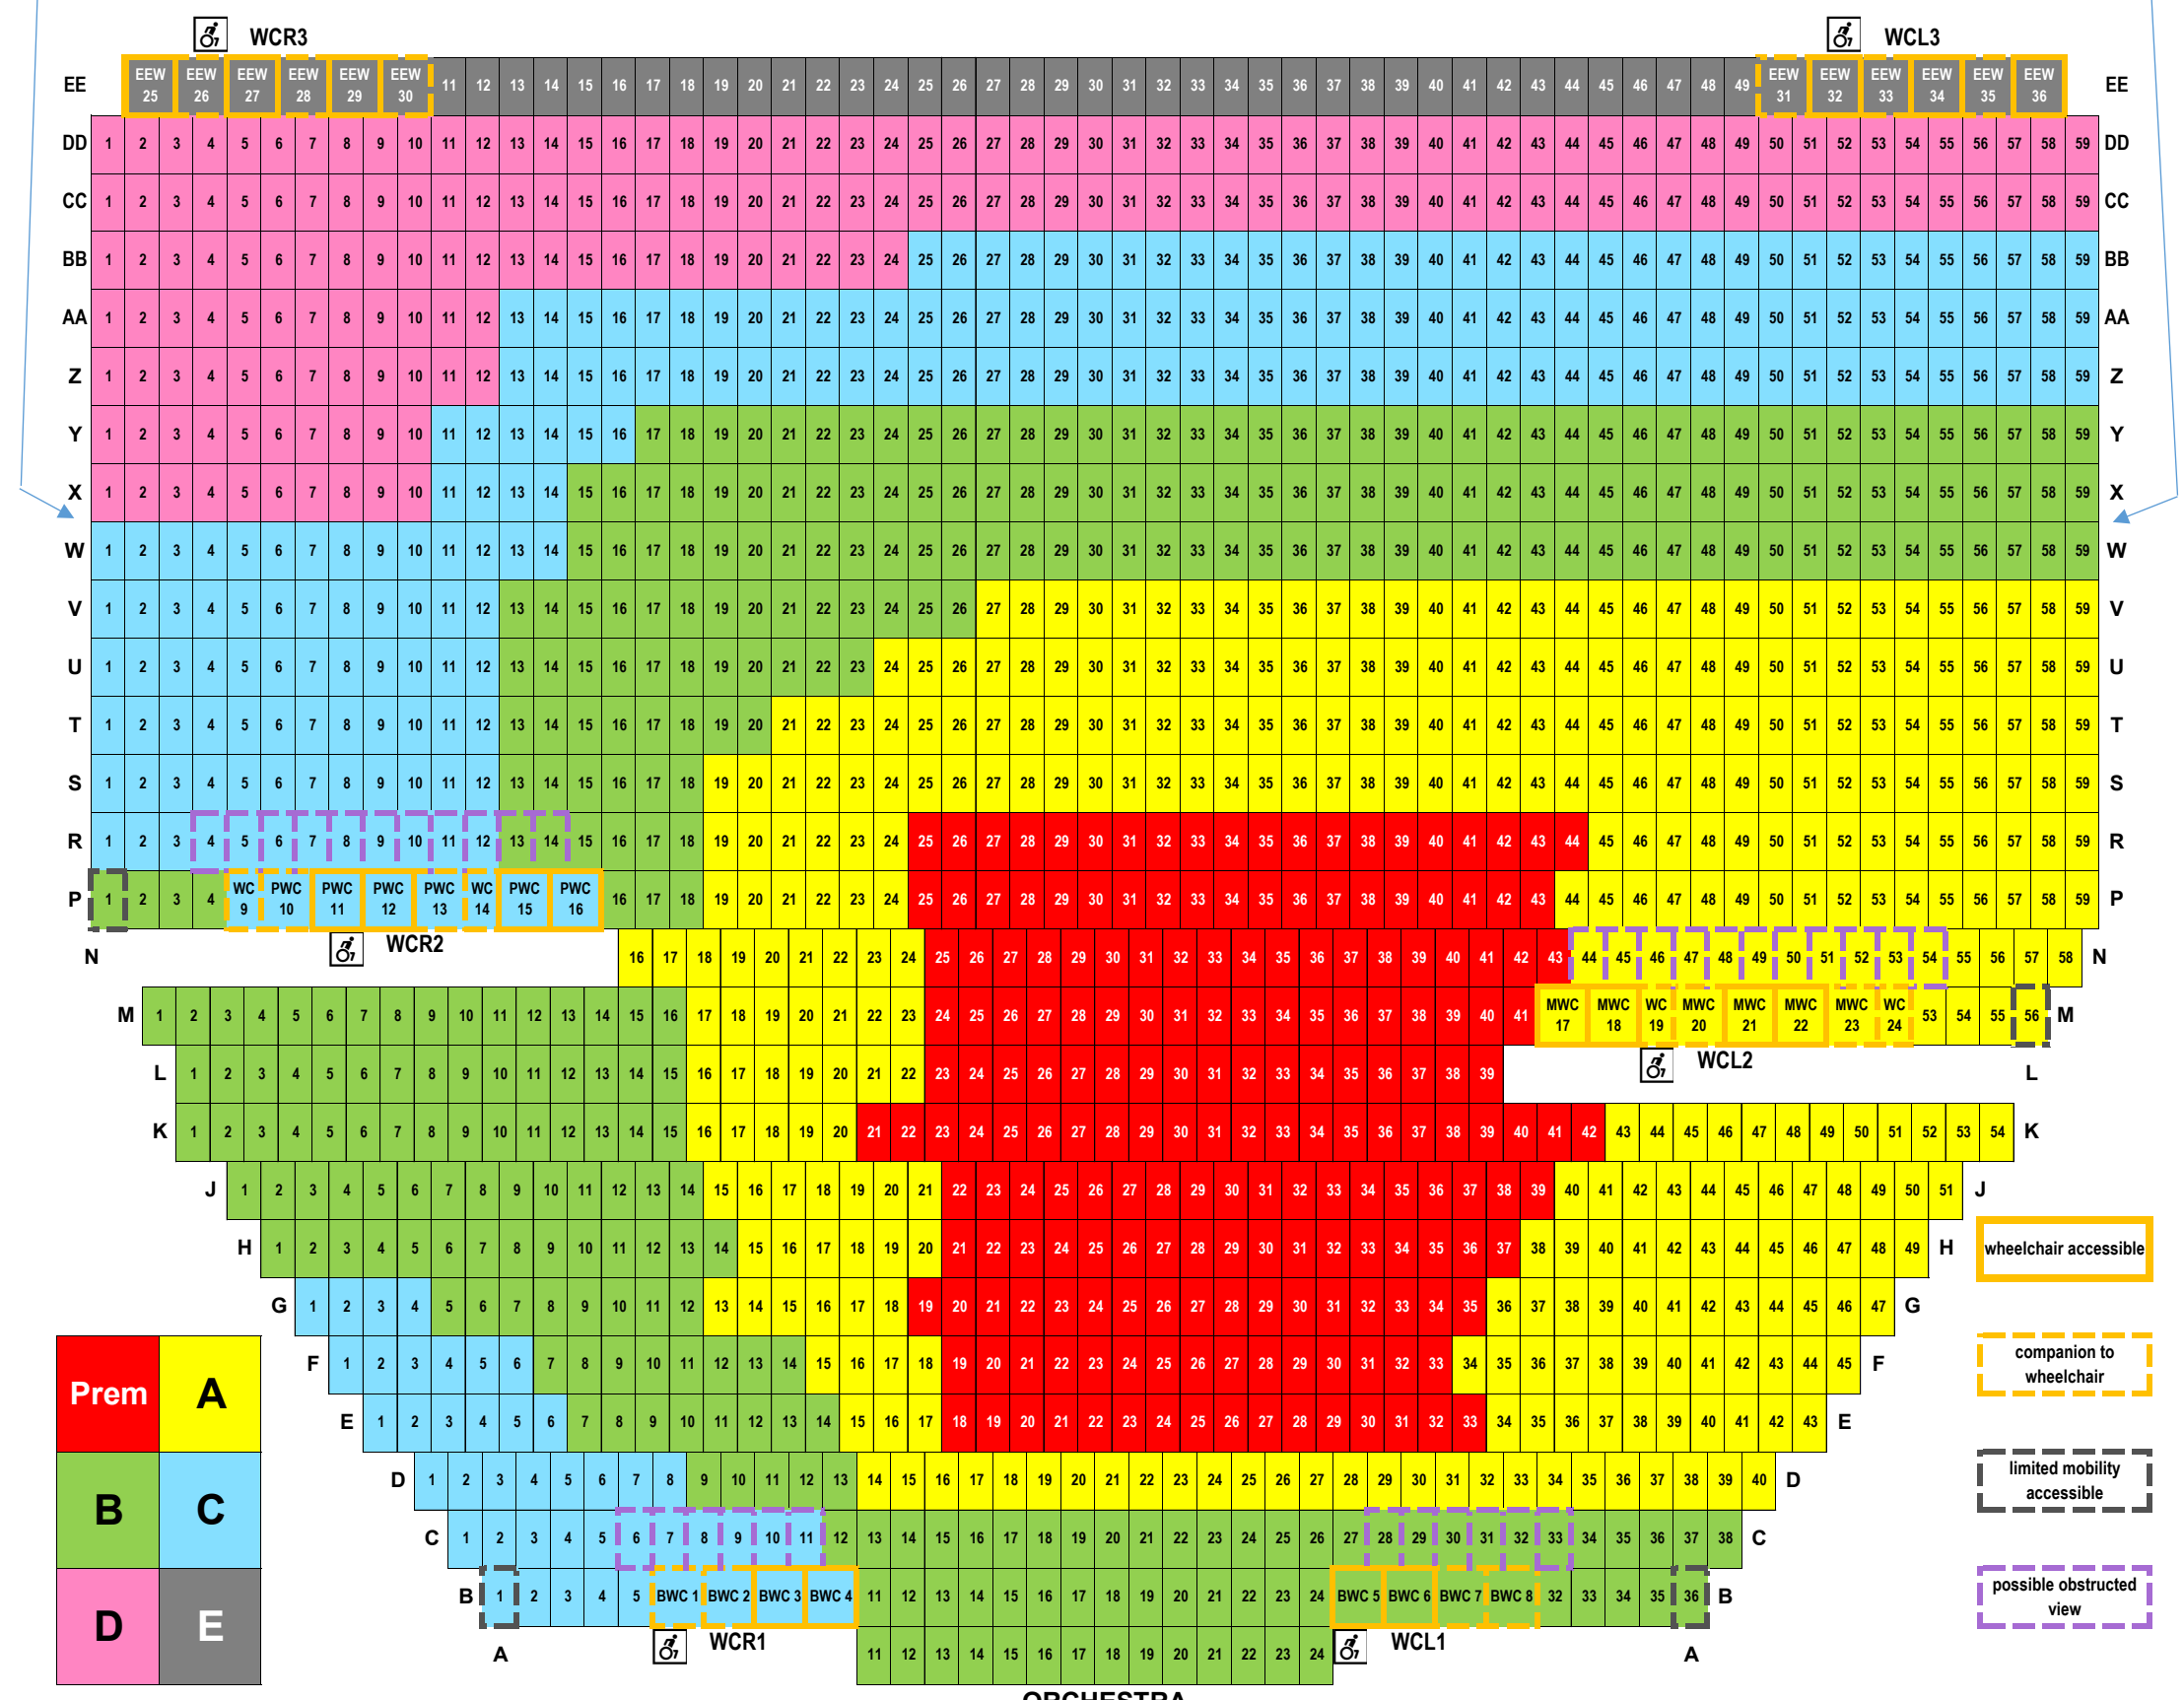

LINDA RONSTADT MUSIC HALL - Classic Series & 100 Years of Gershwin's Rhapsody in Blue

- wheelchair accessible
- companion to wheelchair
- limited mobility accessible
- possible obstructed view

STAGE