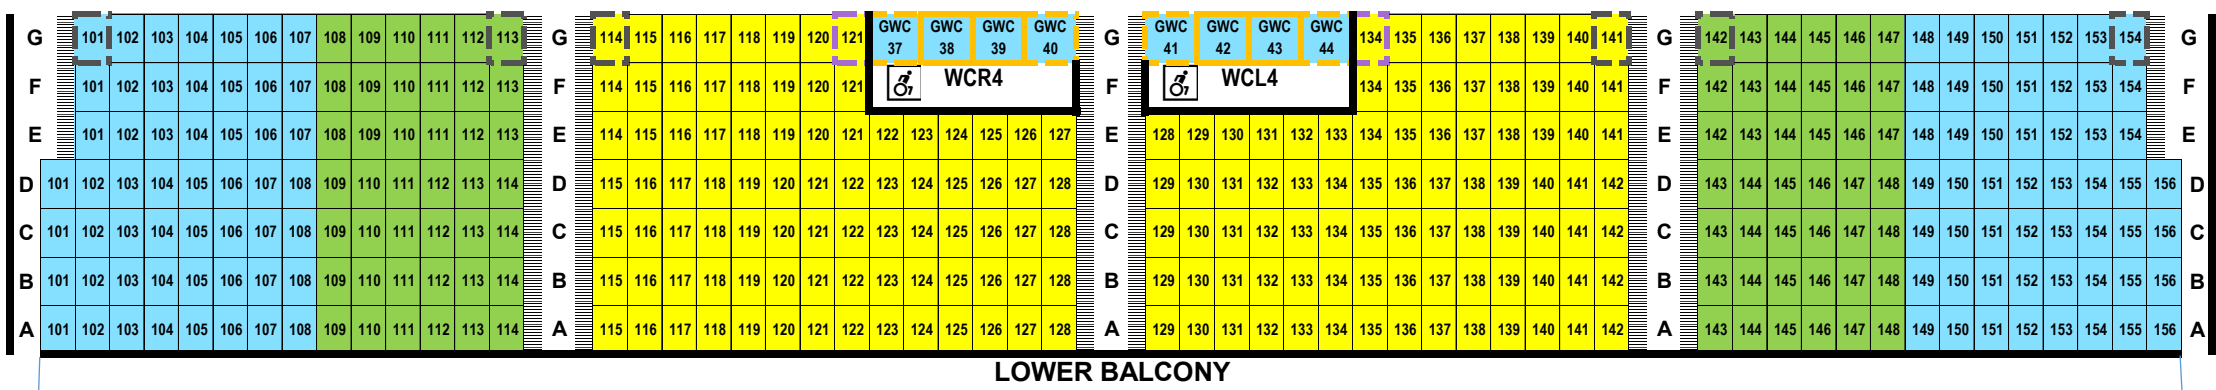

LINDA RONSTADT MUSIC HALL - Classic Series & 100 Years of Gershwin's Rhapsody in Blue

- wheelchair accessible
- companion to wheelchair
- limited mobility accessible
- possible obstructed view

STAGE