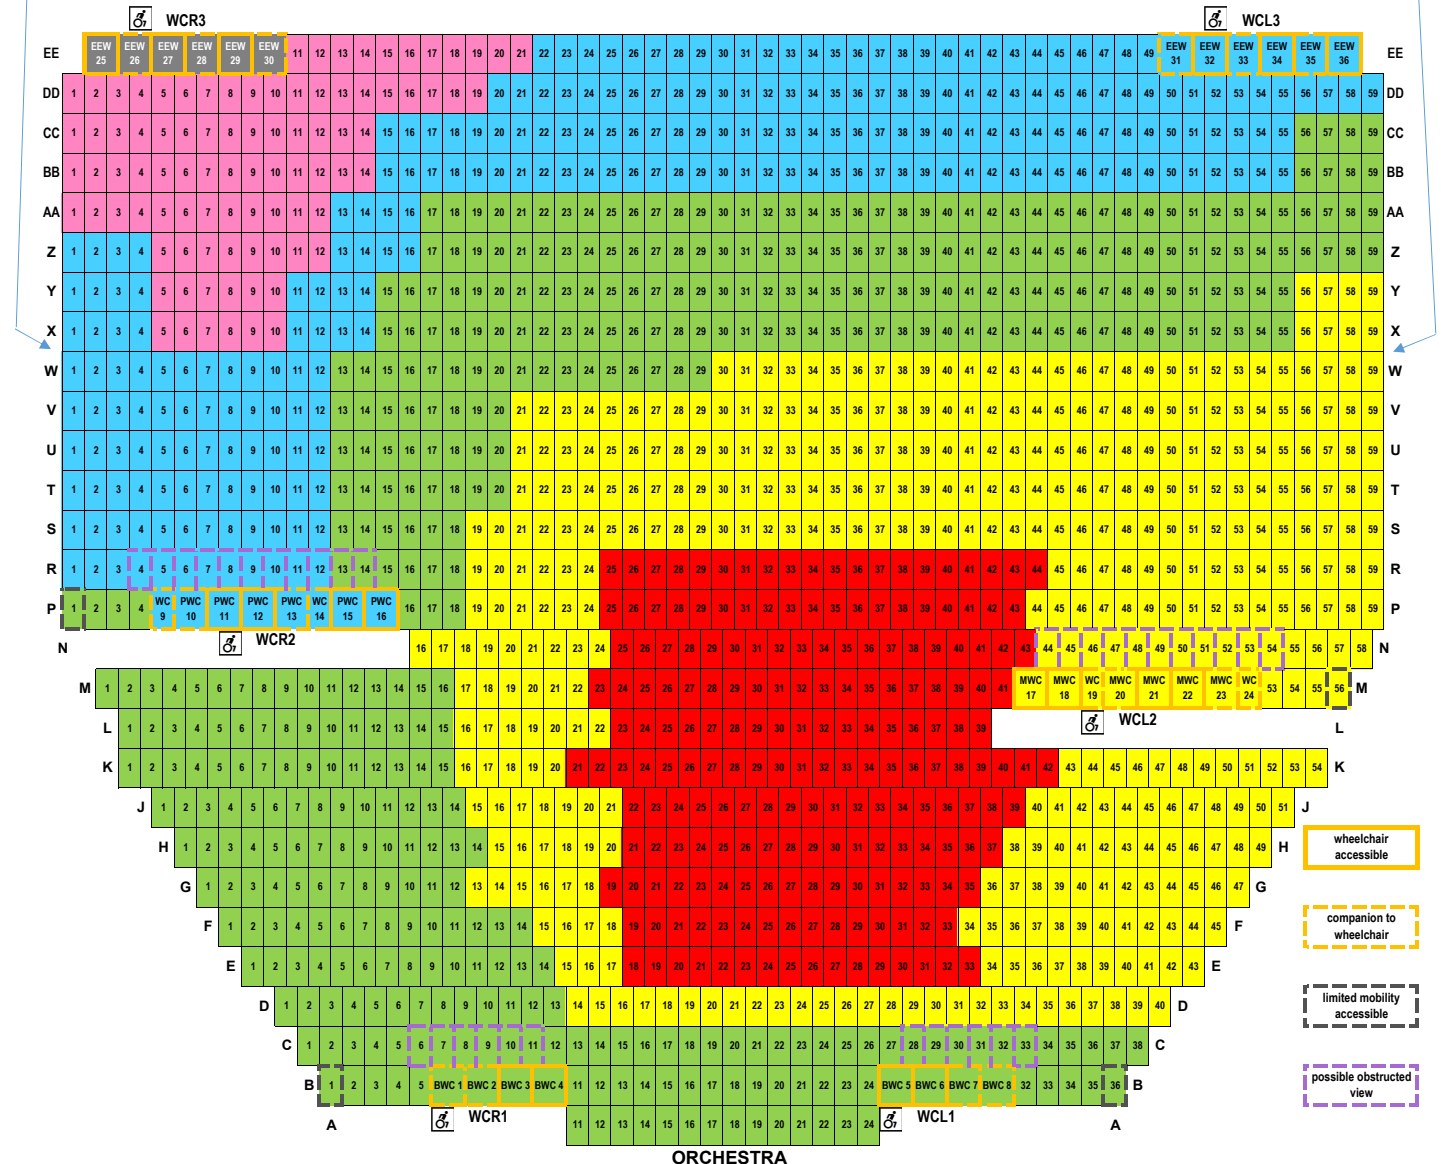

TUCSON MUSIC HALL - Classic Series

- wheelchair accessible
- companion to wheelchair
- limited mobility accessible
- possible obstructed view

STAGE