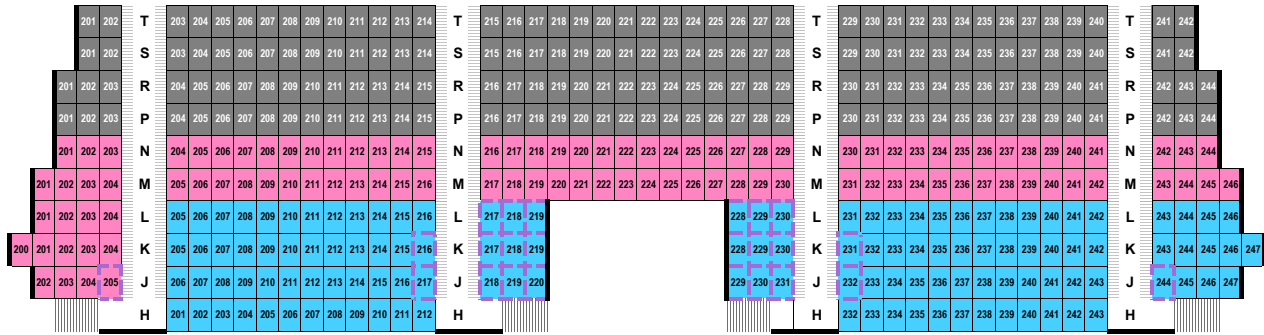

TUCSON MUSIC HALL - Classic Series

- wheelchair accessible
- companion to wheelchair
- limited mobility accessible
- possible obstructed view

STAGE