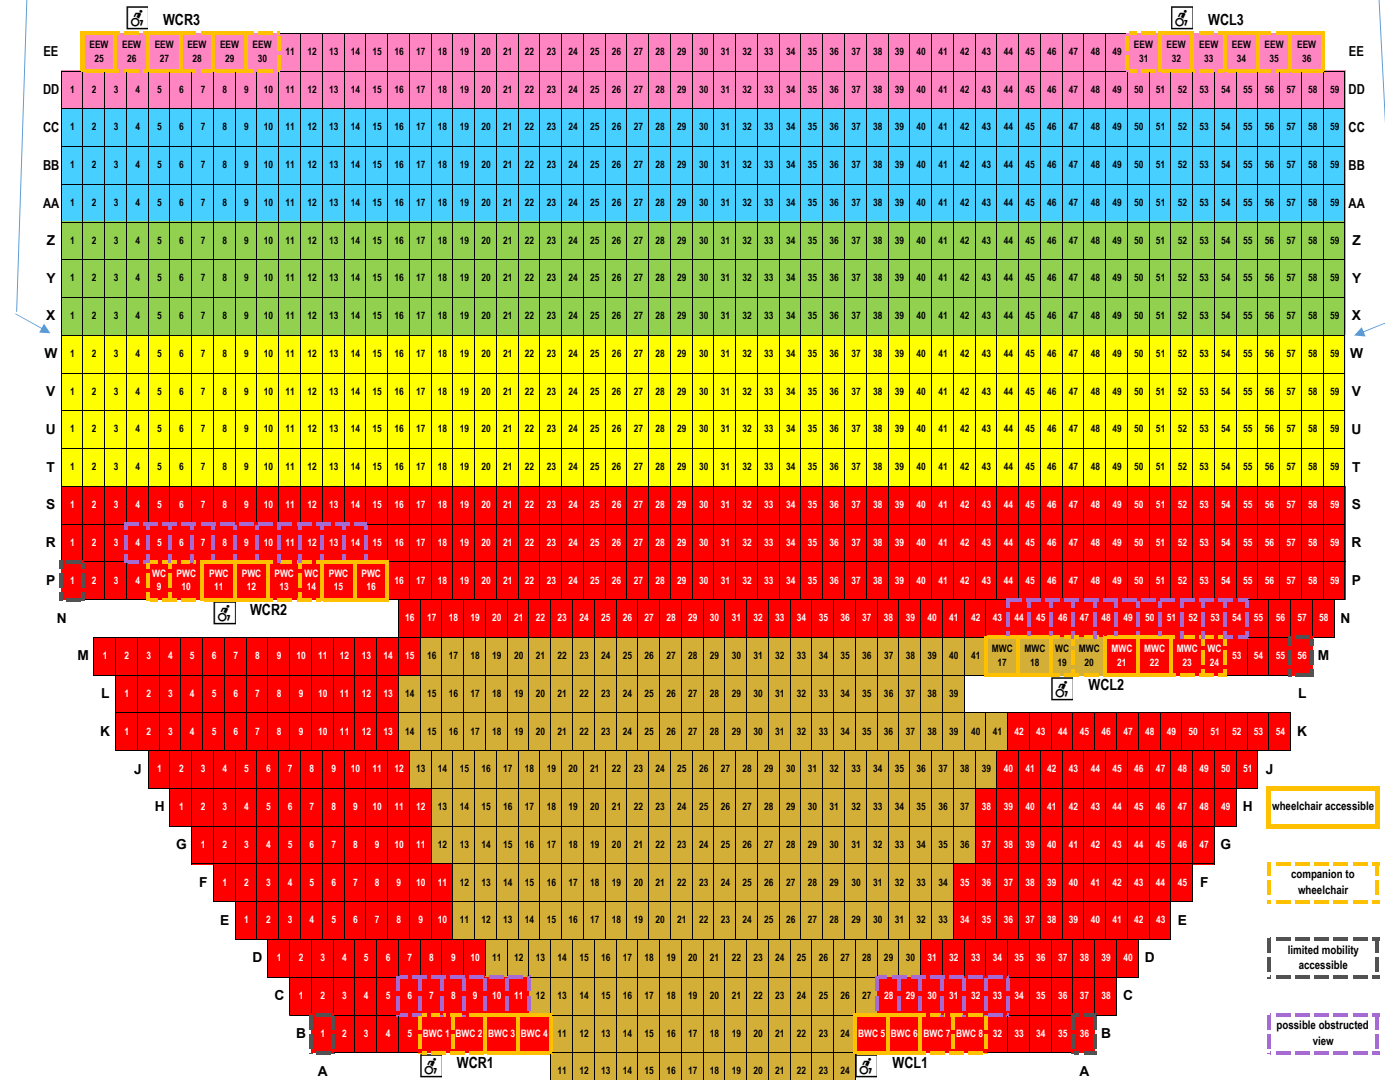

TUCSON MUSIC HALL - Hilary Hahn

wheelchair accessible

companion to wheelchair

limited mobility accessible

possible obstructed view