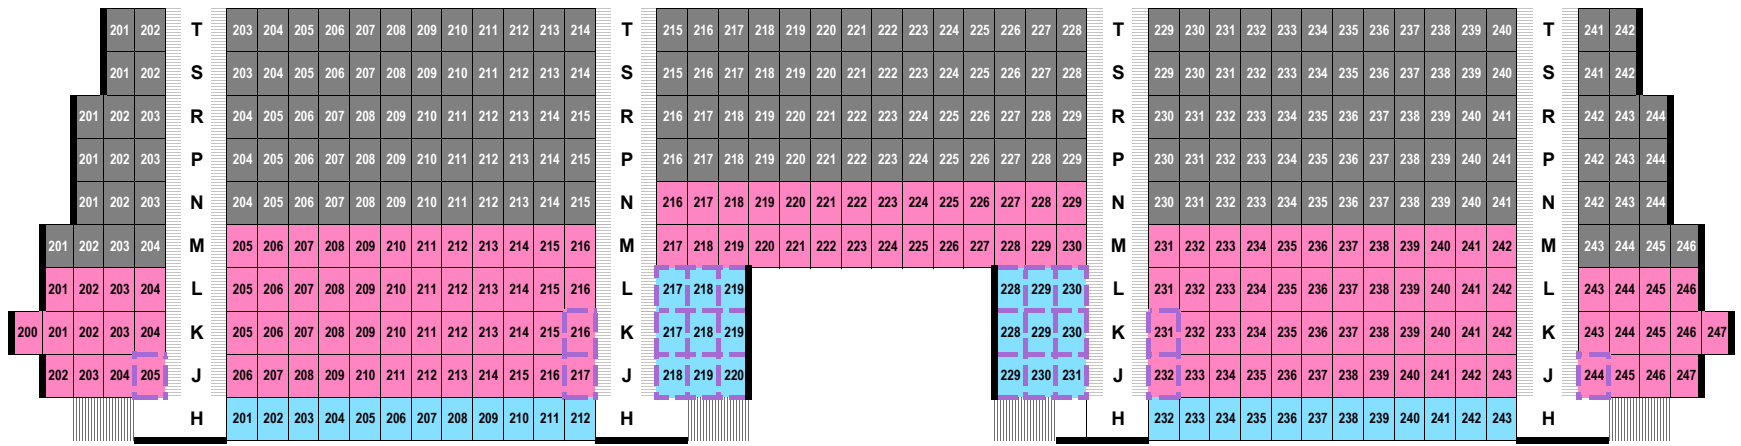

LINDA RONSTADT MUSIC HALL - Movie & Acrobatics Seating

- wheelchair accessible
- companion to wheelchair
- limited mobility accessible
- possible obstructed view

STAGE