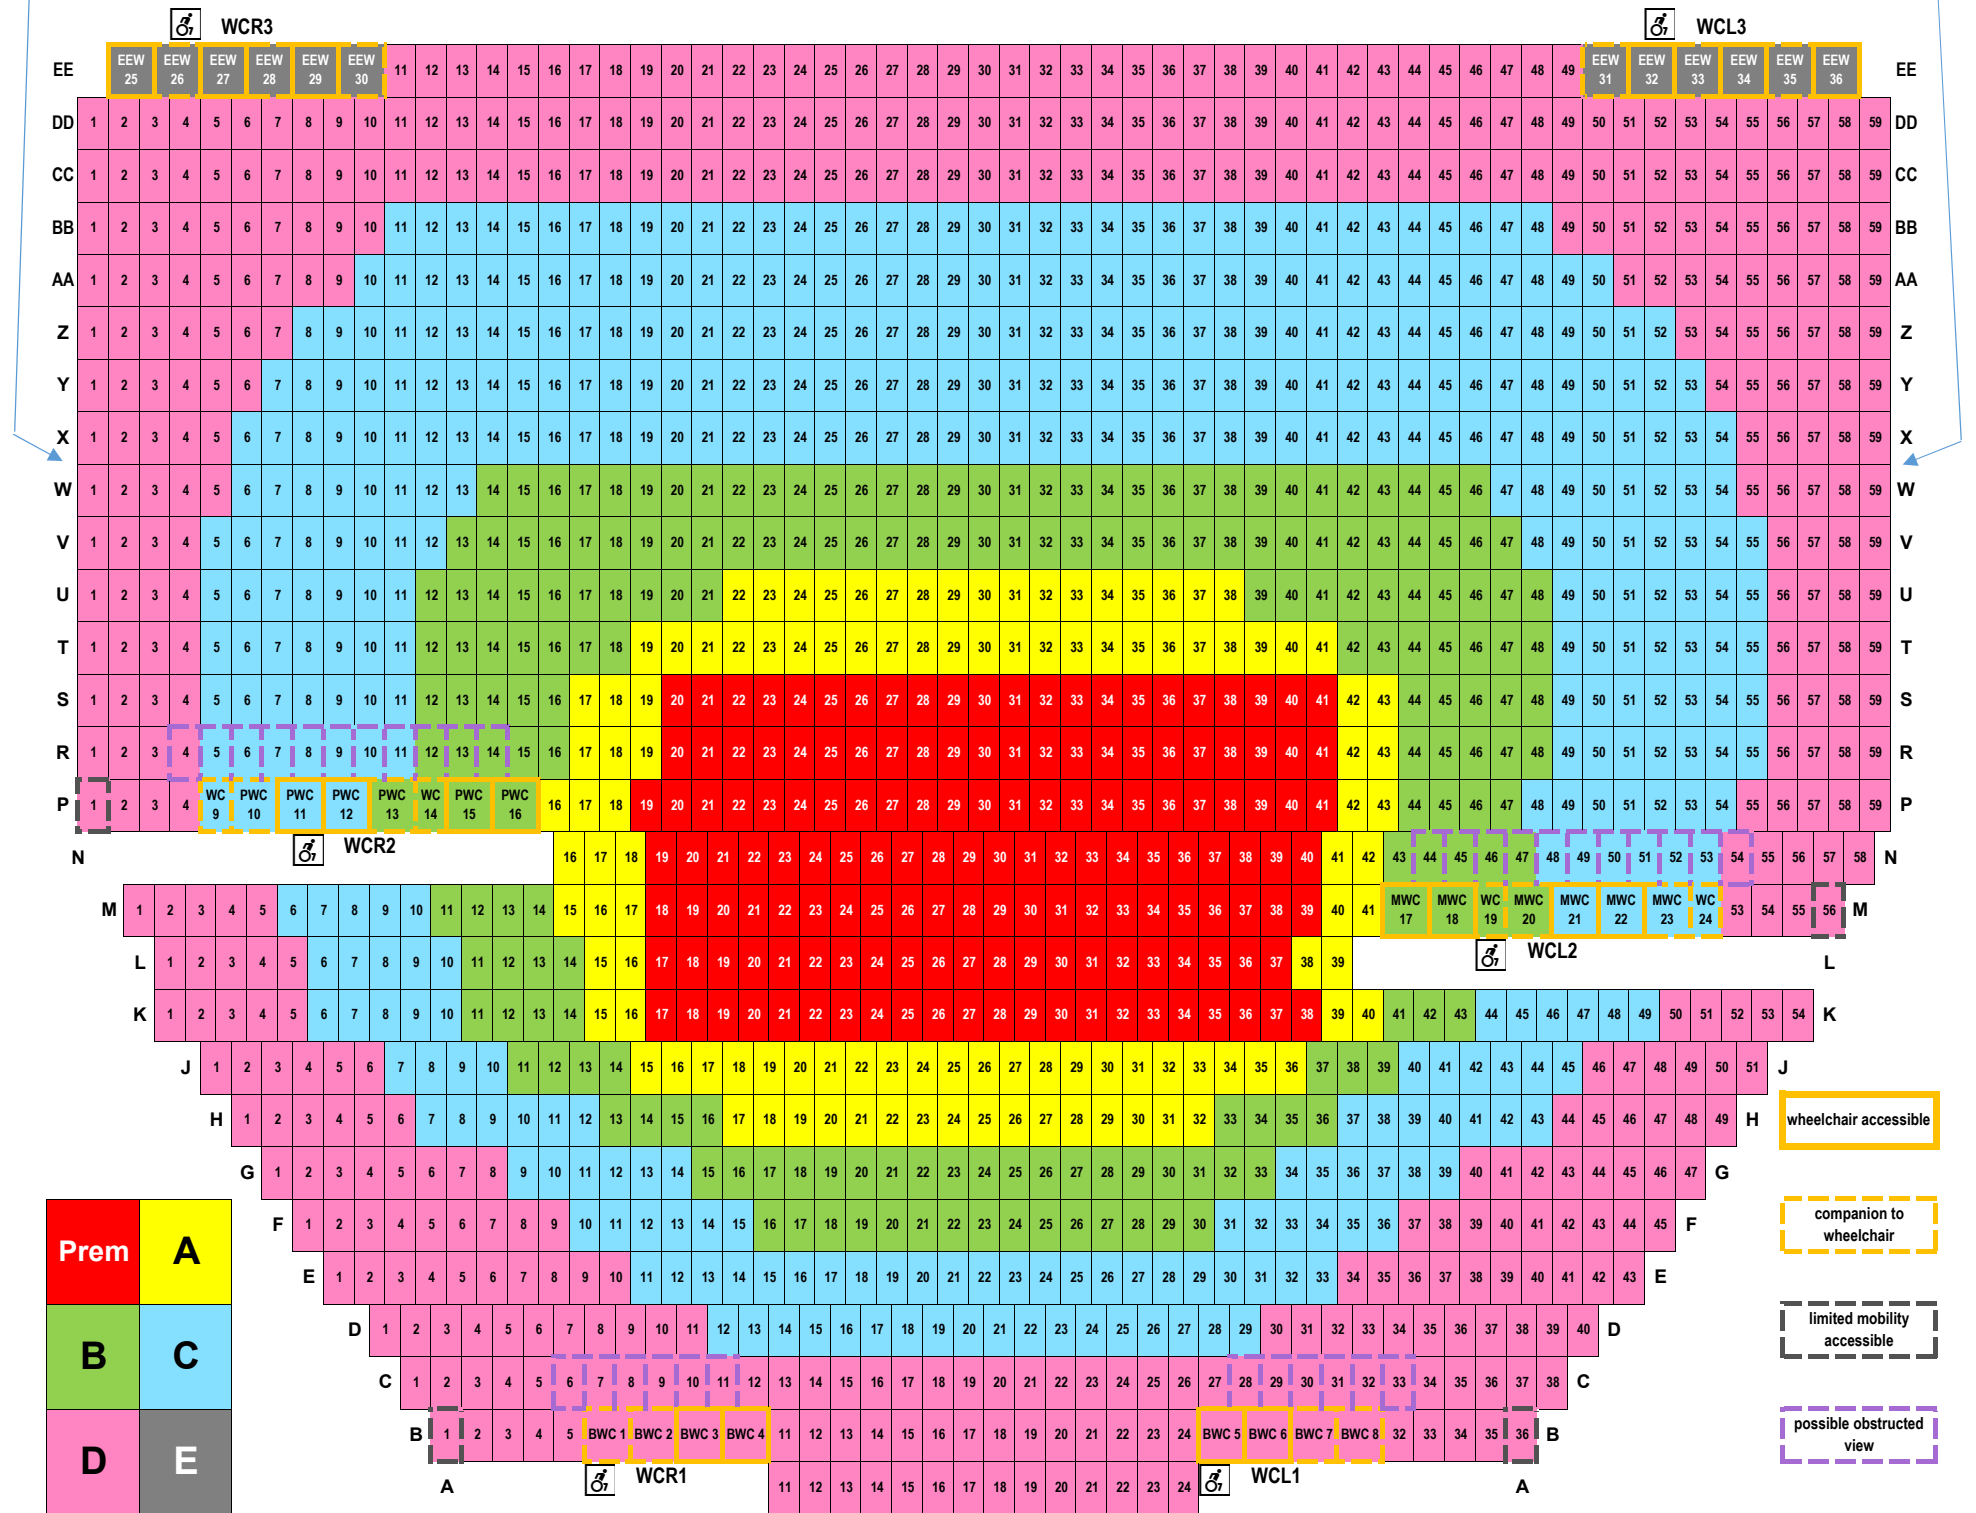

LINDA RONSTADT MUSIC HALL - Movie & Acrobatics Seating

- wheelchair accessible
- companion to wheelchair
- limited mobility accessible
- possible obstructed view

STAGE