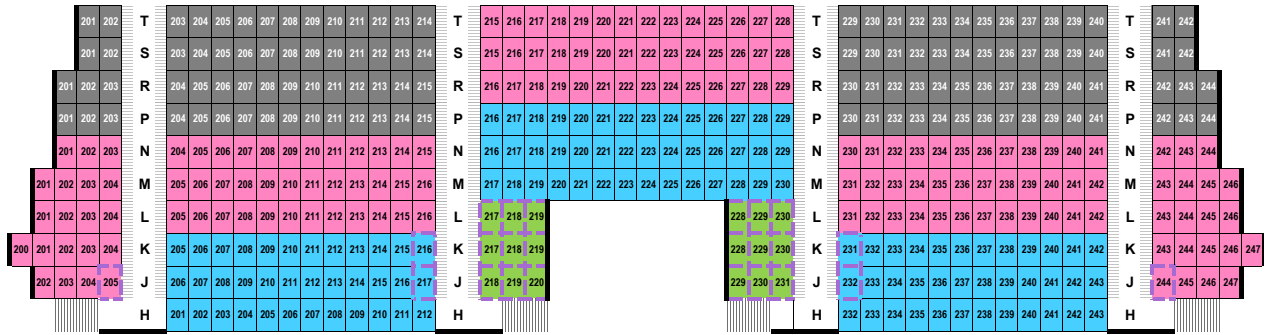

TUCSON MUSIC HALL - Movie Seating

wheelchair accessible

companion to wheelchair

limited mobility accessible

possible obstructed view

STAGE