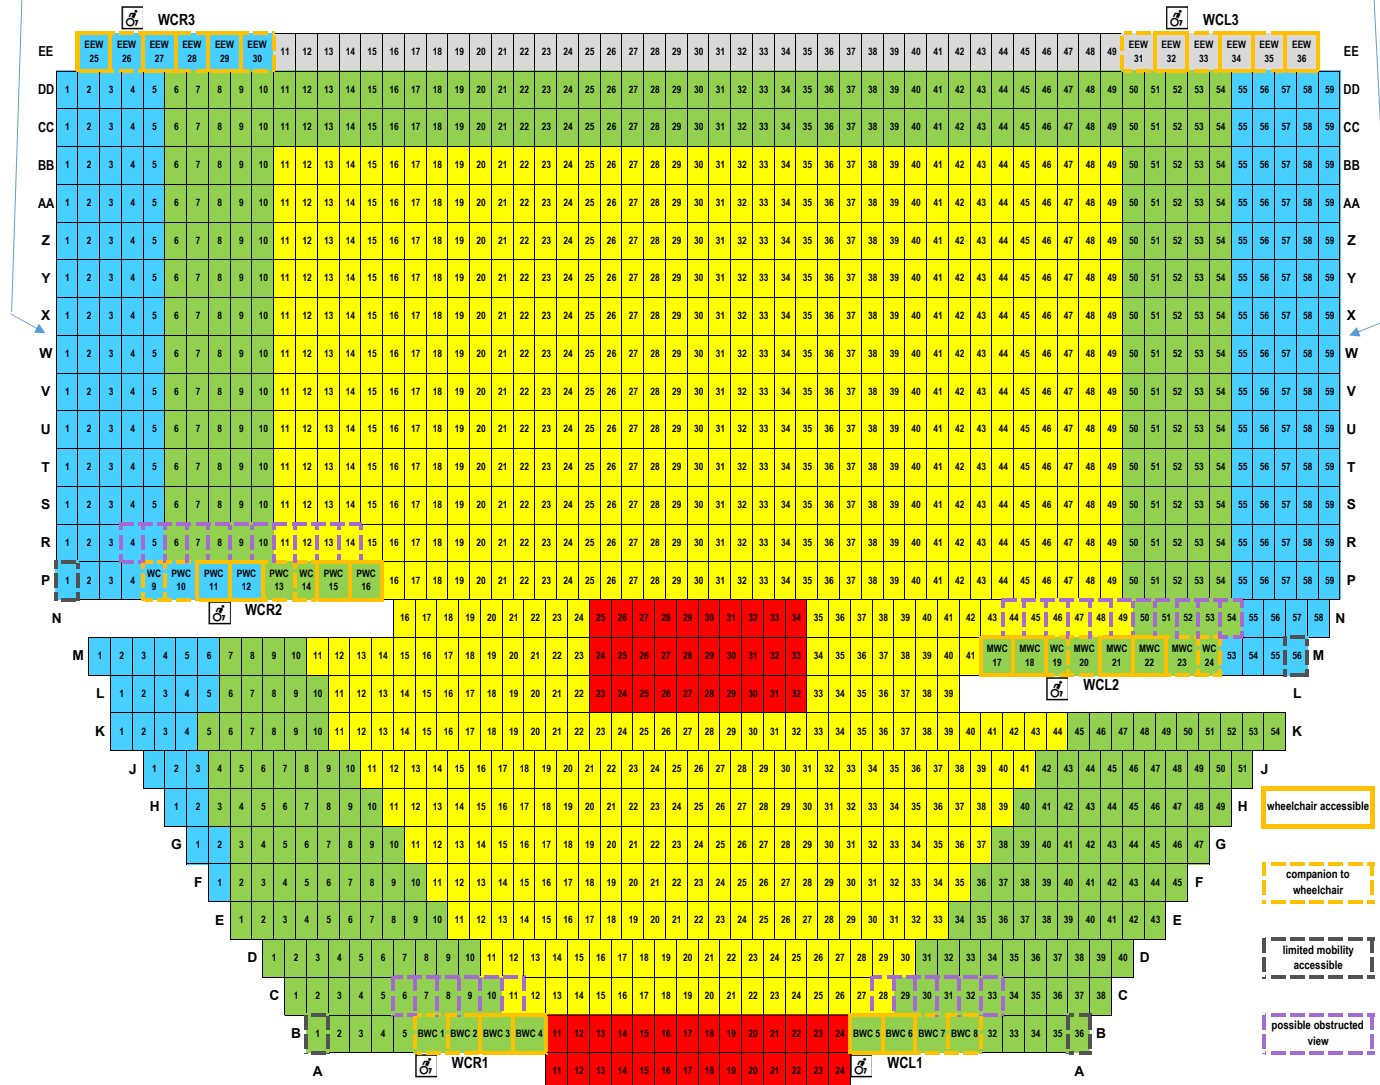

TUCSON MUSIC HALL - Tucson Ballet Nutcracker

UPPER BALCONY

LOWER BALCONY

ORCHESTRA

PIT

STAGE