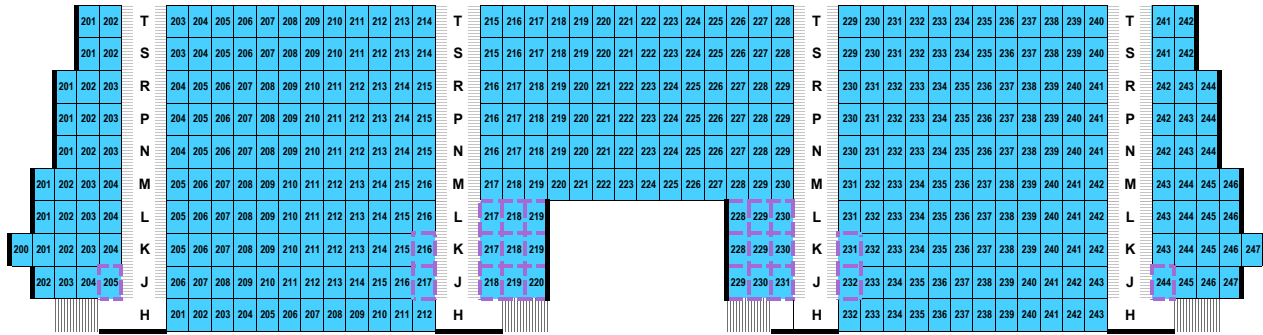

# TUCSON MUSIC HALL - Orkesta Mendoza and the Magic of Mexico

UPPER BALCONY

LOWER BALCONY

ORCHESTRA

STAGE

- wheelchair accessible
- companion to wheelchair
- limited mobility accessible
- possible obstructed view