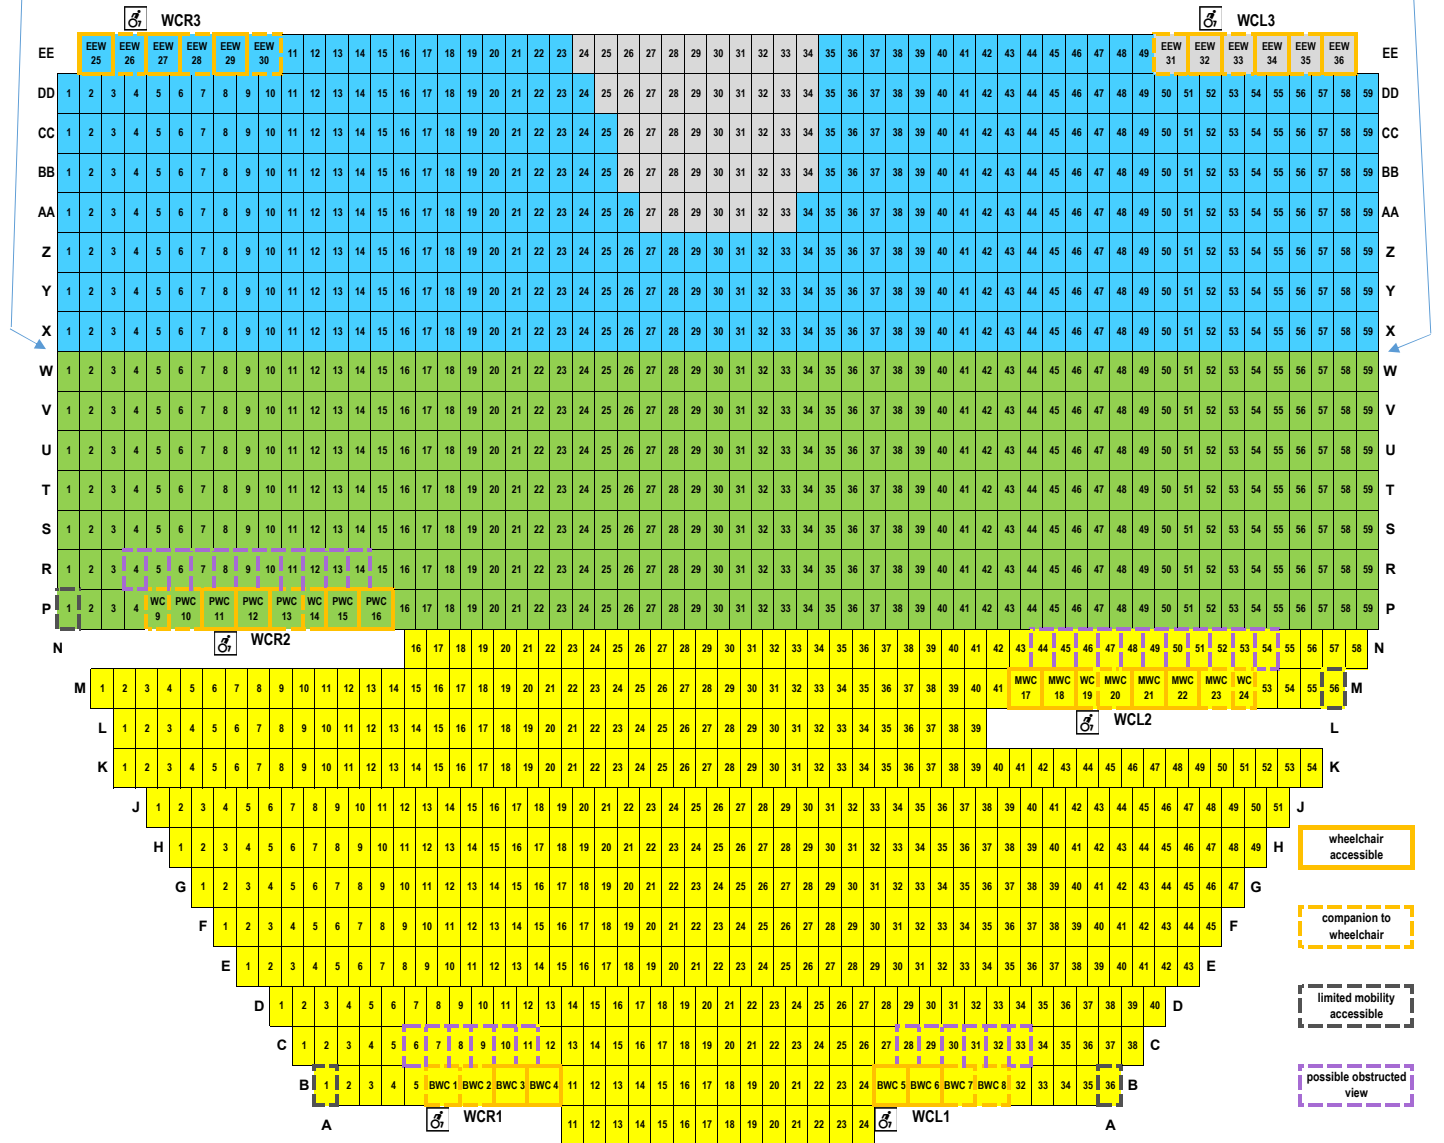

# TUCSON MUSIC HALL - Orkesta Mendoza and the Magic of Mexico

UPPER BALCONY

LOWER BALCONY

ORCHESTRA

STAGE

- wheelchair accessible
- companion to wheelchair
- limited mobility accessible
- possible obstructed view