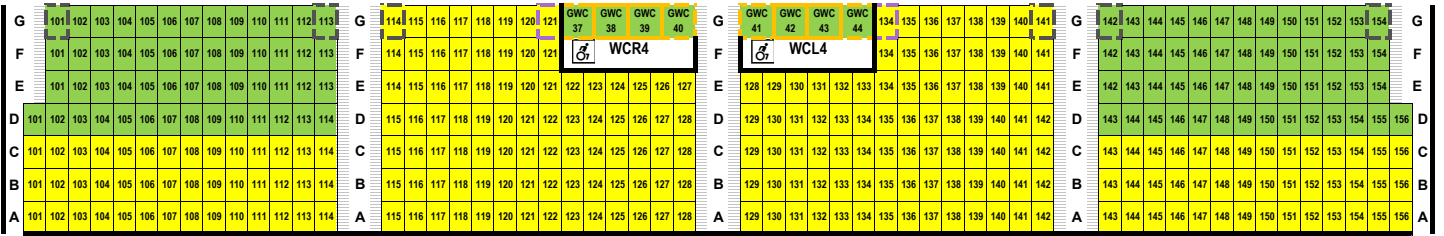

# TUCSON MUSIC HALL - SuperPops Series

UPPER BALCONY

LOWER BALCONY

ORCHESTRA

- wheelchair accessible
- companion to wheelchair
- limited mobility accessible
- possible obstructed view