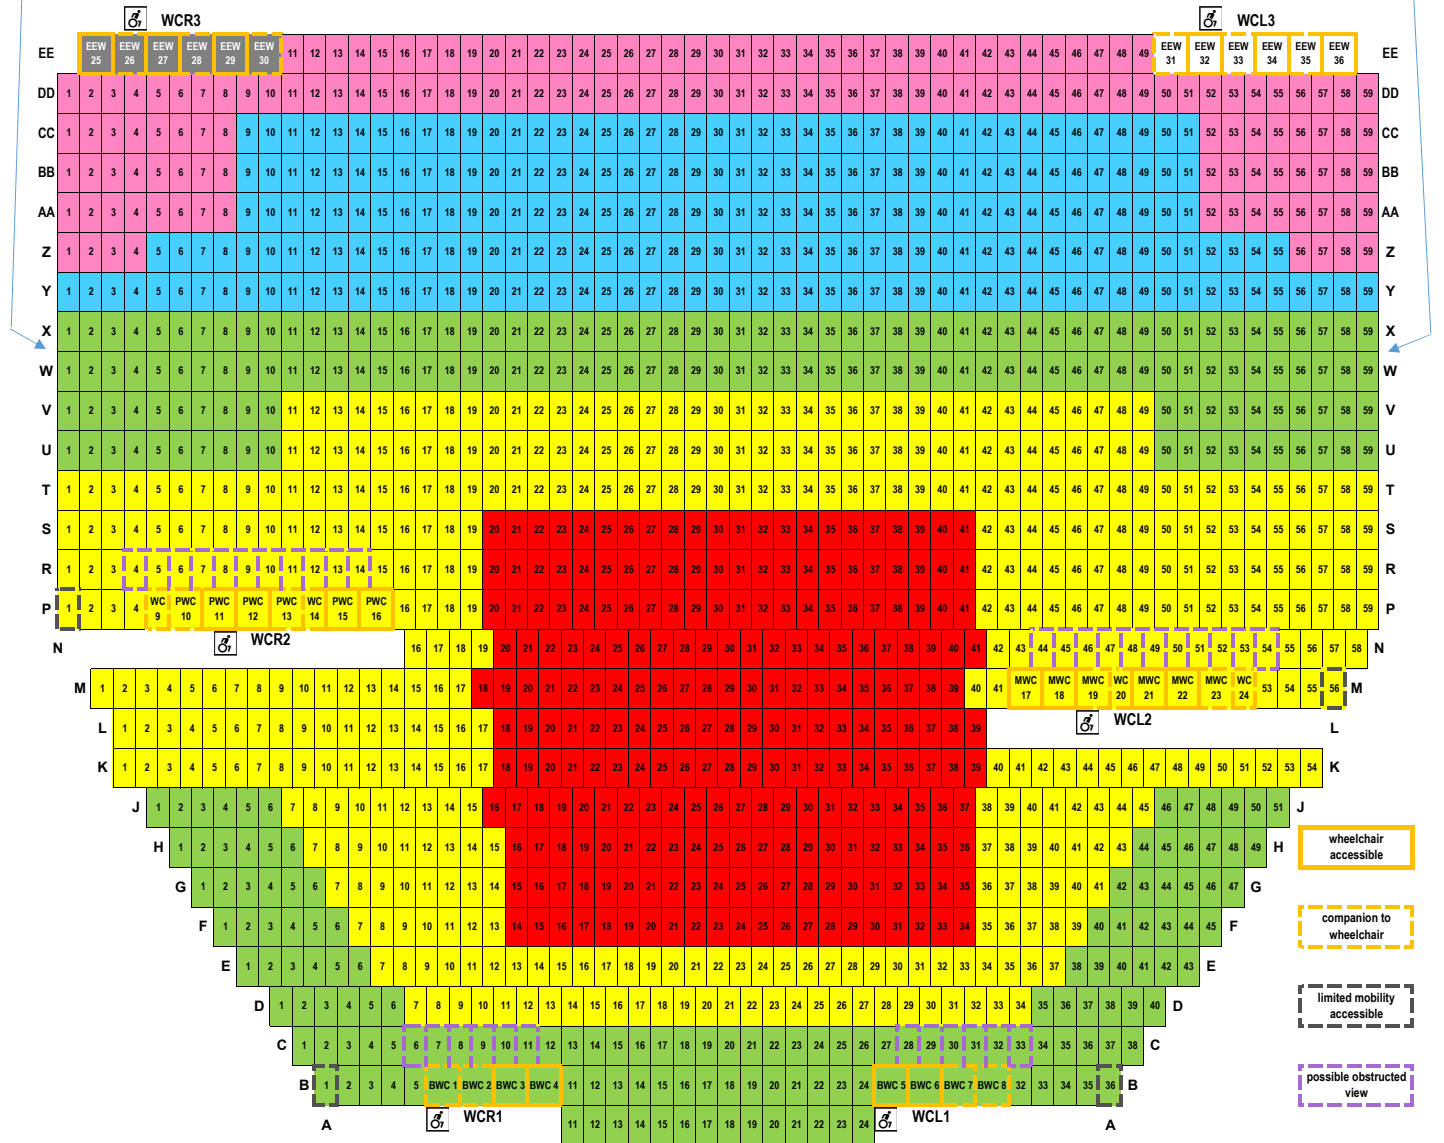

# TUCSON MUSIC HALL - SuperPops Series

UPPER BALCONY

LOWER BALCONY

ORCHESTRA

- wheelchair accessible
- companion to wheelchair
- limited mobility accessible
- possible obstructed view