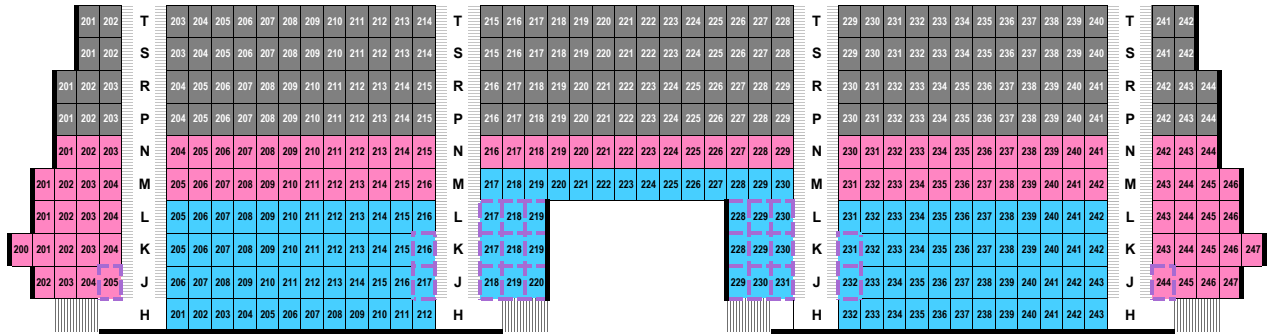

# TUCSON MUSIC HALL - SuperPops Series

UPPER BALCONY

LOWER BALCONY

ORCHESTRA

- wheelchair accessible
- companion to wheelchair
- limited mobility accessible
- possible obstructed view