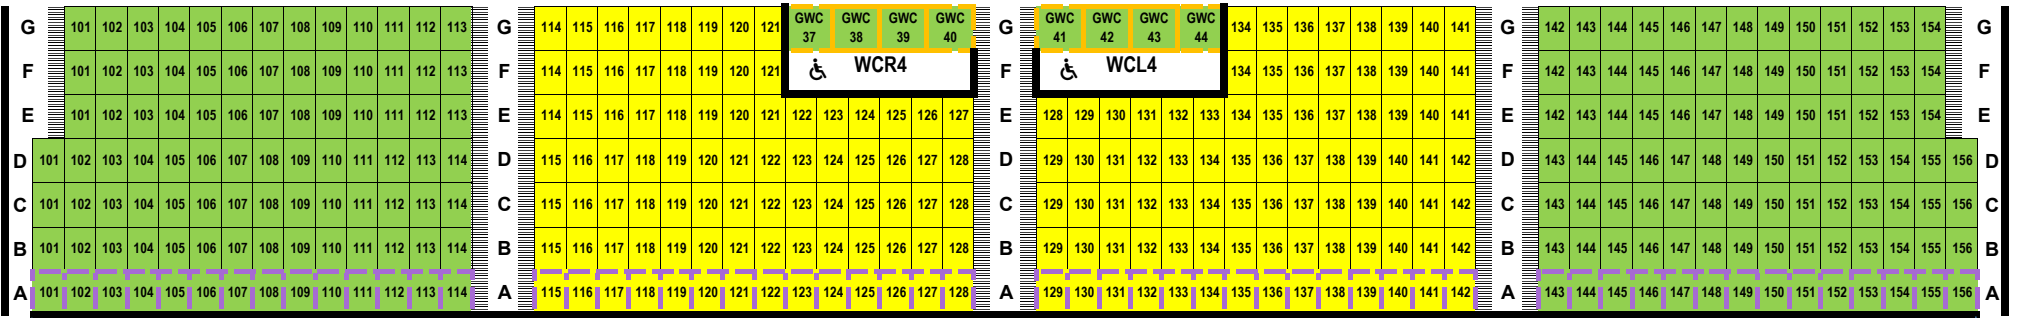

TUCSON MUSIC HALL - Classic Series

UPPER BALCONY

LOWER BALCONY

ORCHESTRA

STAGE

- wheelchair accessible
- companion to wheelchair
- limited mobility accessible
- possible obstructed view