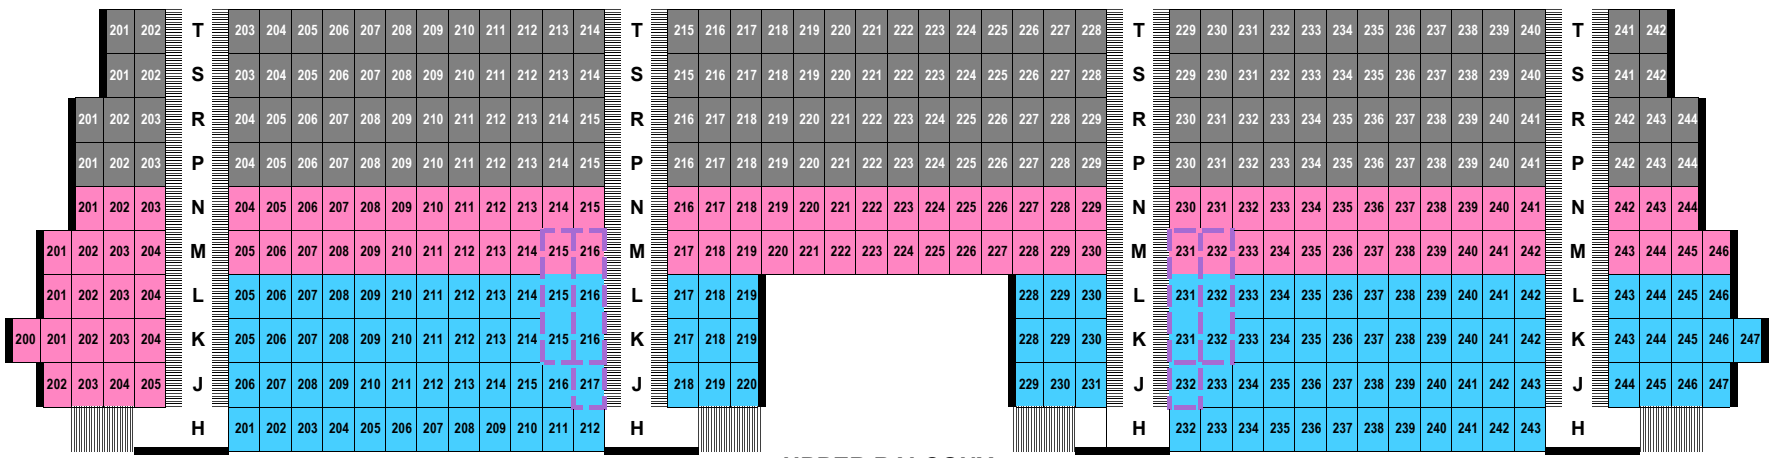

TUCSON MUSIC HALL - Classic Series

UPPER BALCONY

LOWER BALCONY

ORCHESTRA

STAGE

- wheelchair accessible
- companion to wheelchair
- limited mobility accessible
- possible obstructed view