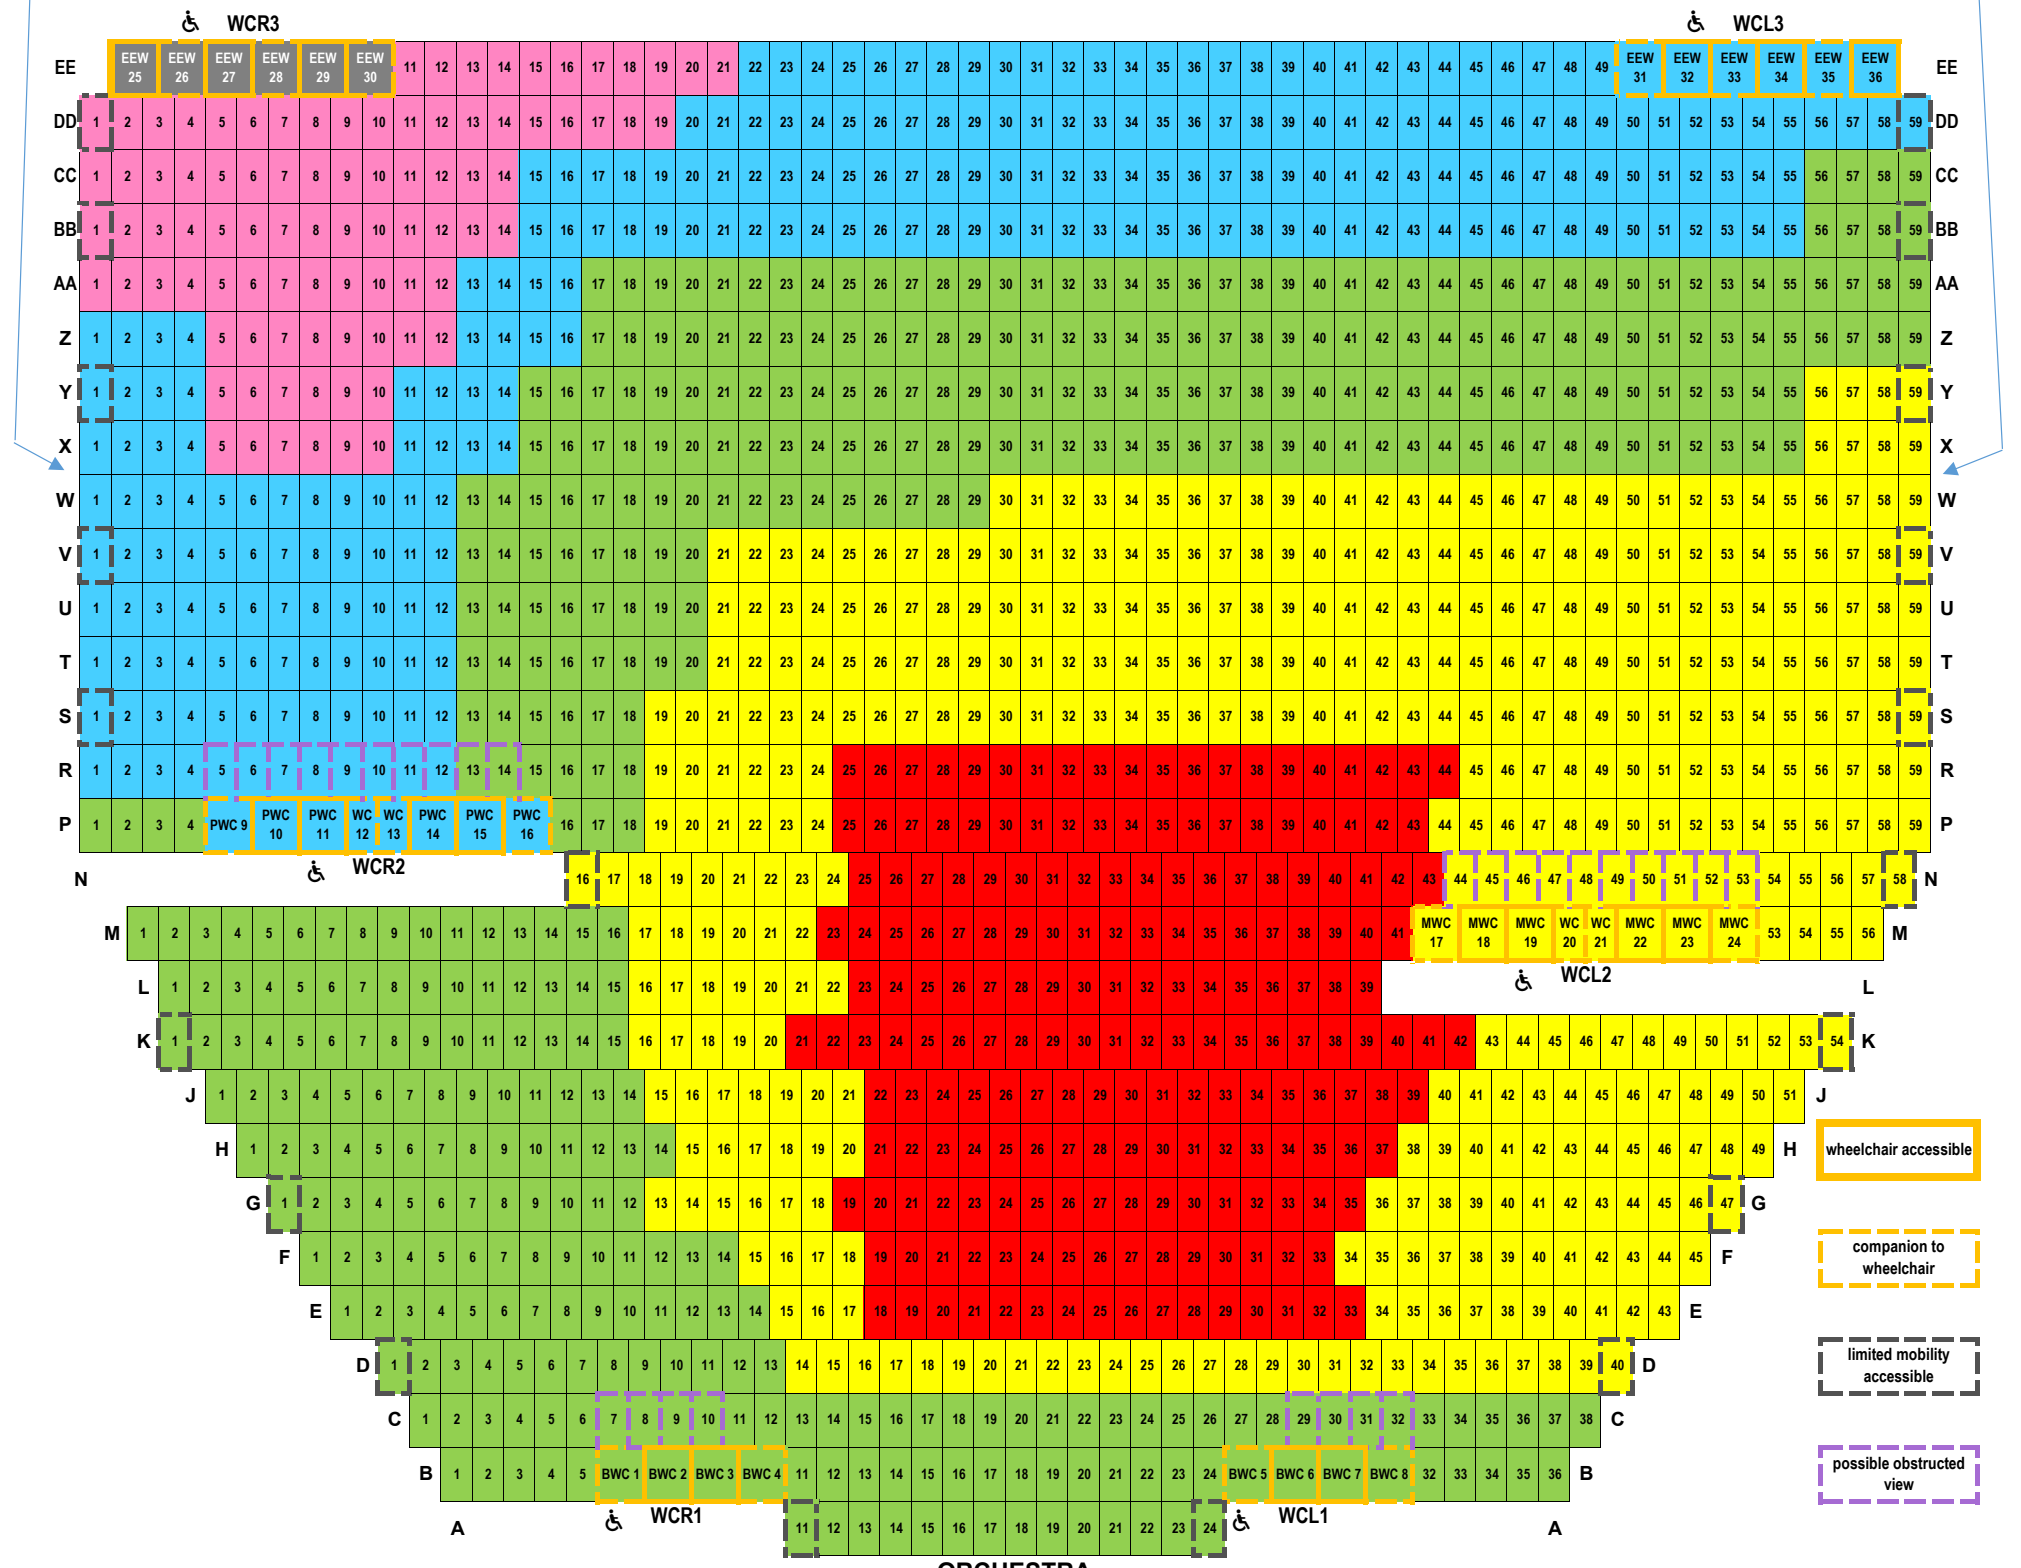

TUCSON MUSIC HALL - Classic Series

UPPER BALCONY

LOWER BALCONY

ORCHESTRA

STAGE

- wheelchair accessible
- companion to wheelchair
- limited mobility accessible
- possible obstructed view