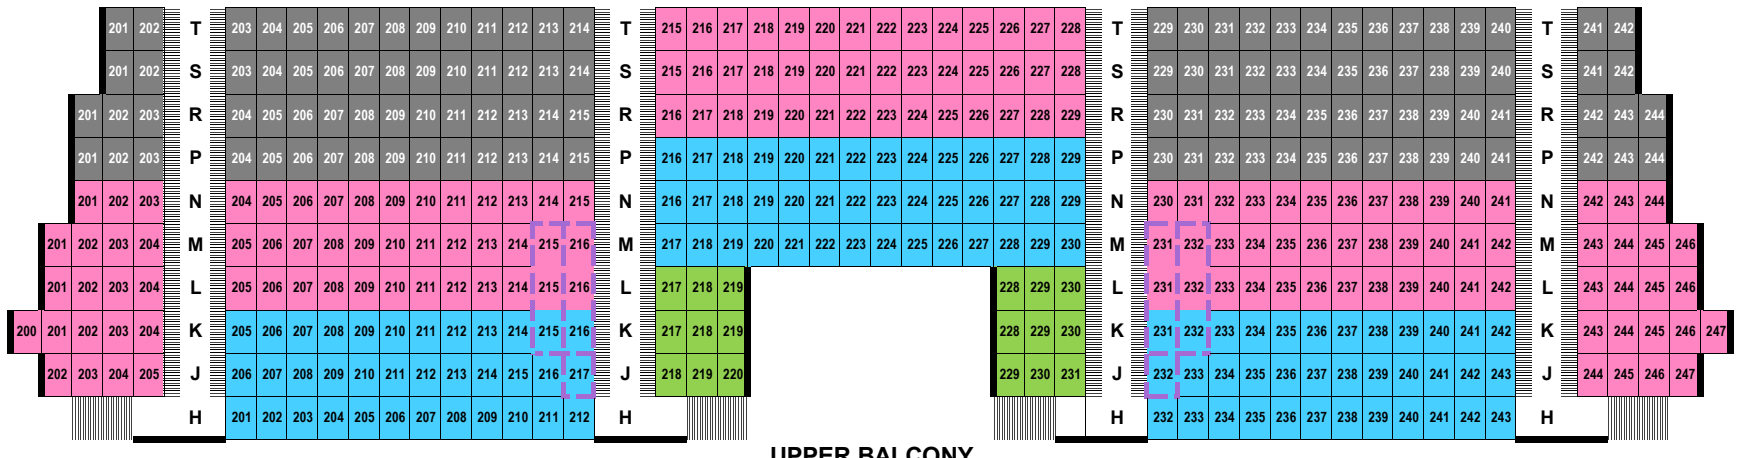

TUCSON MUSIC HALL - Movie Seating

STAGE