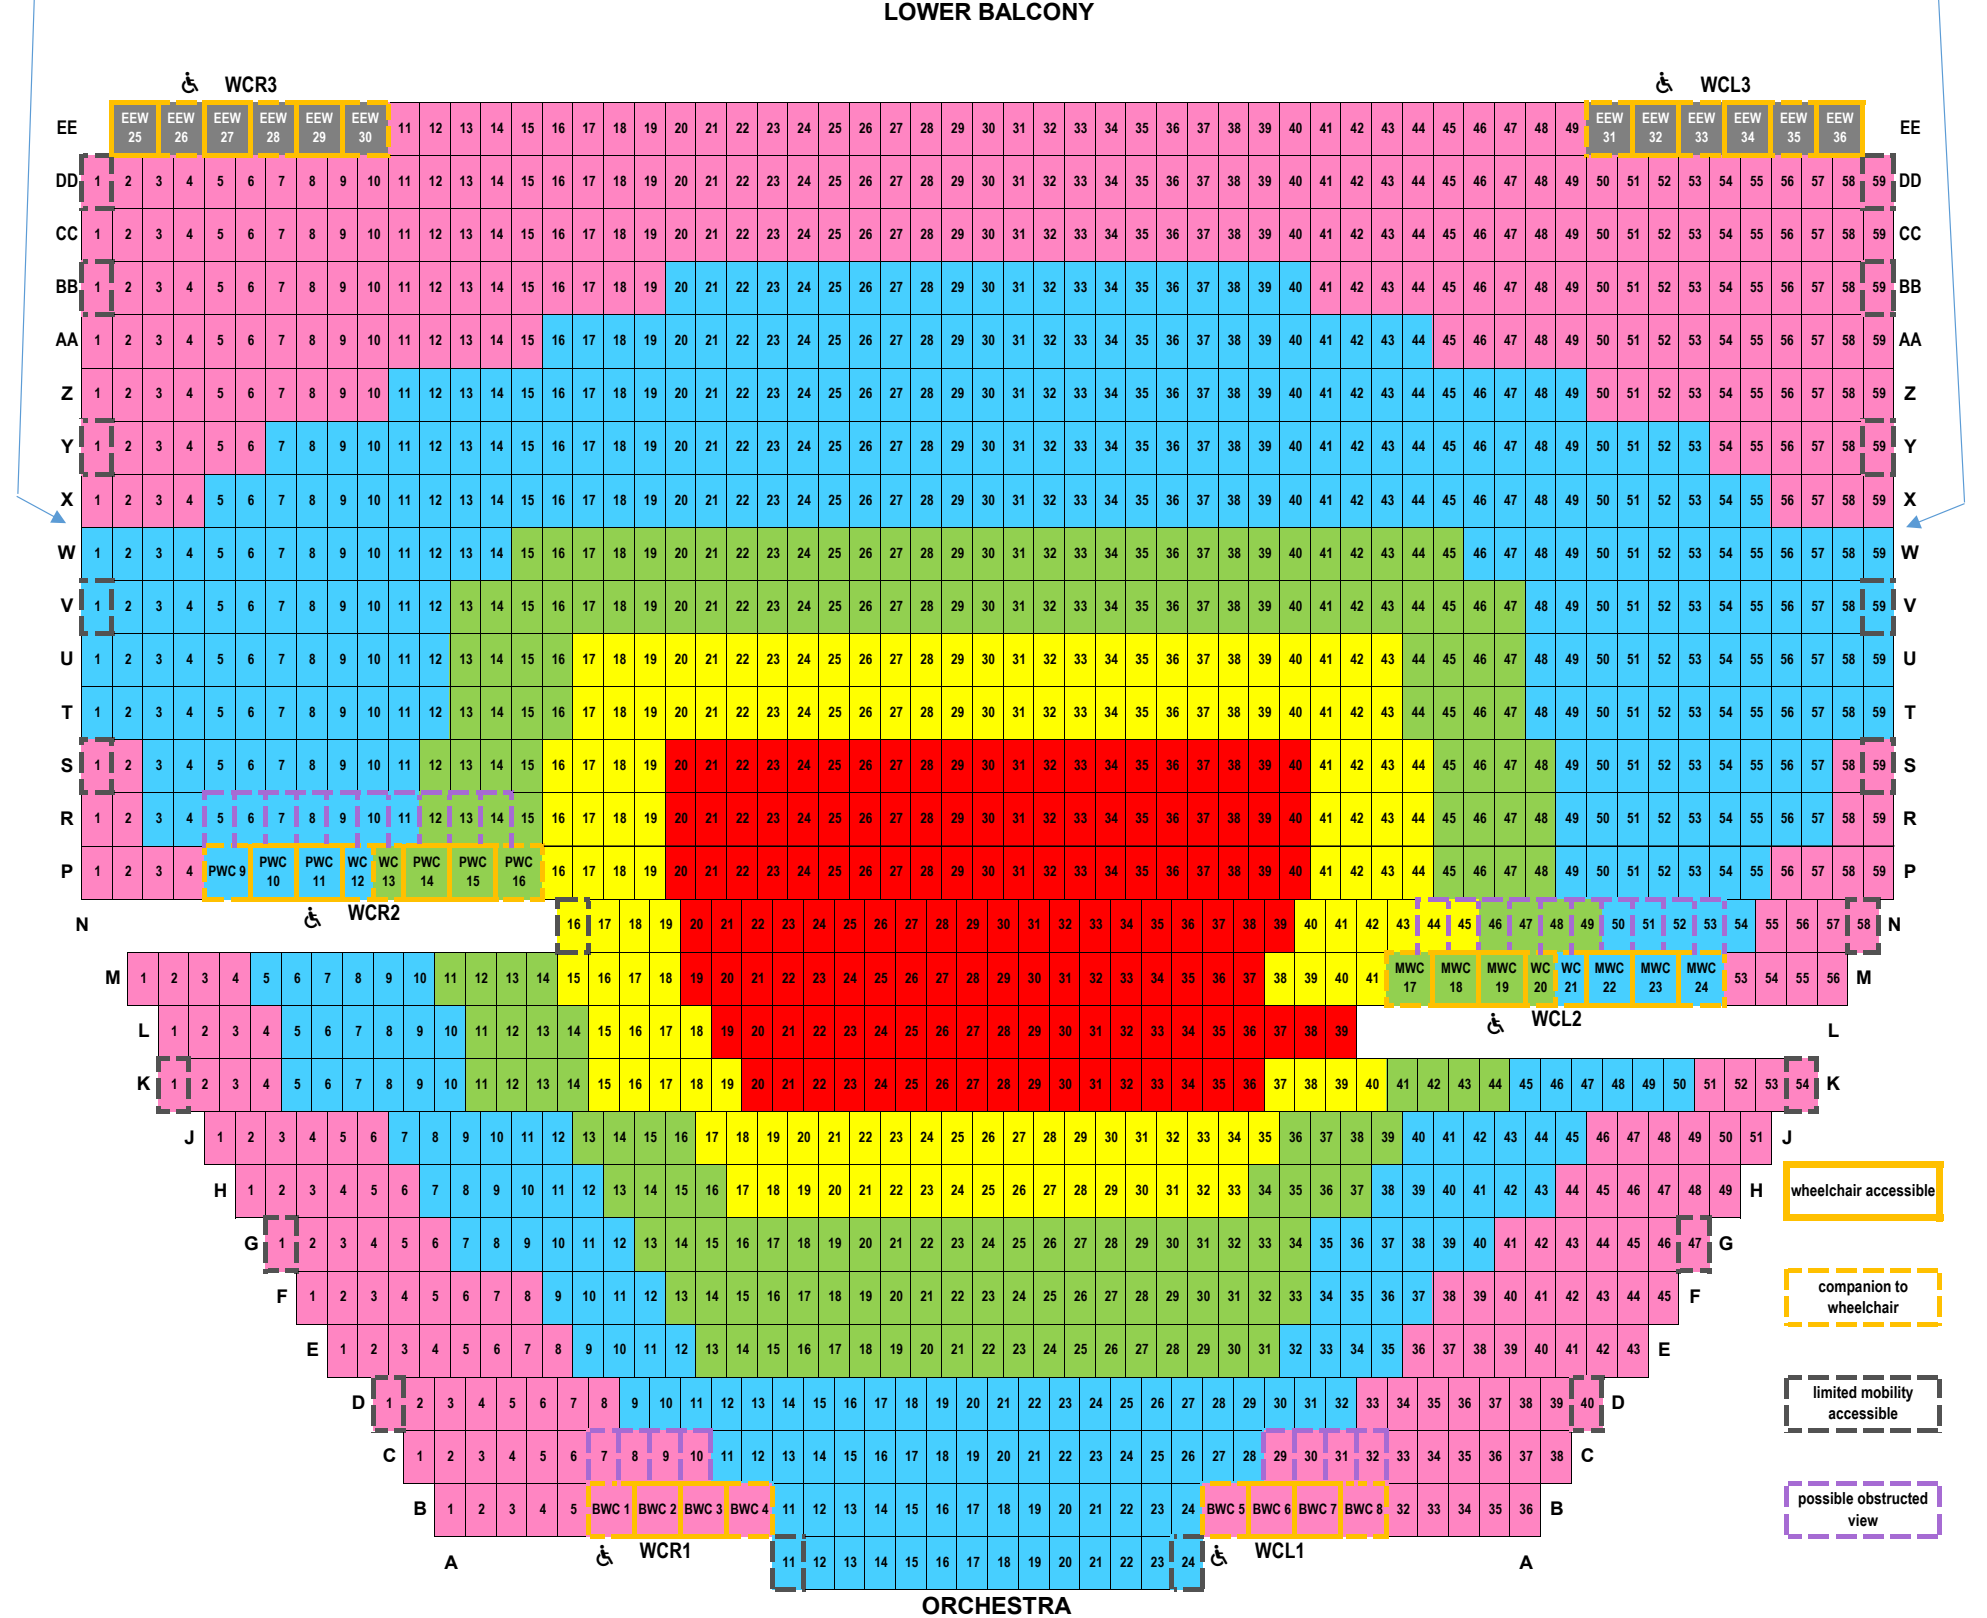

TUCSON MUSIC HALL - Movie Seating

STAGE