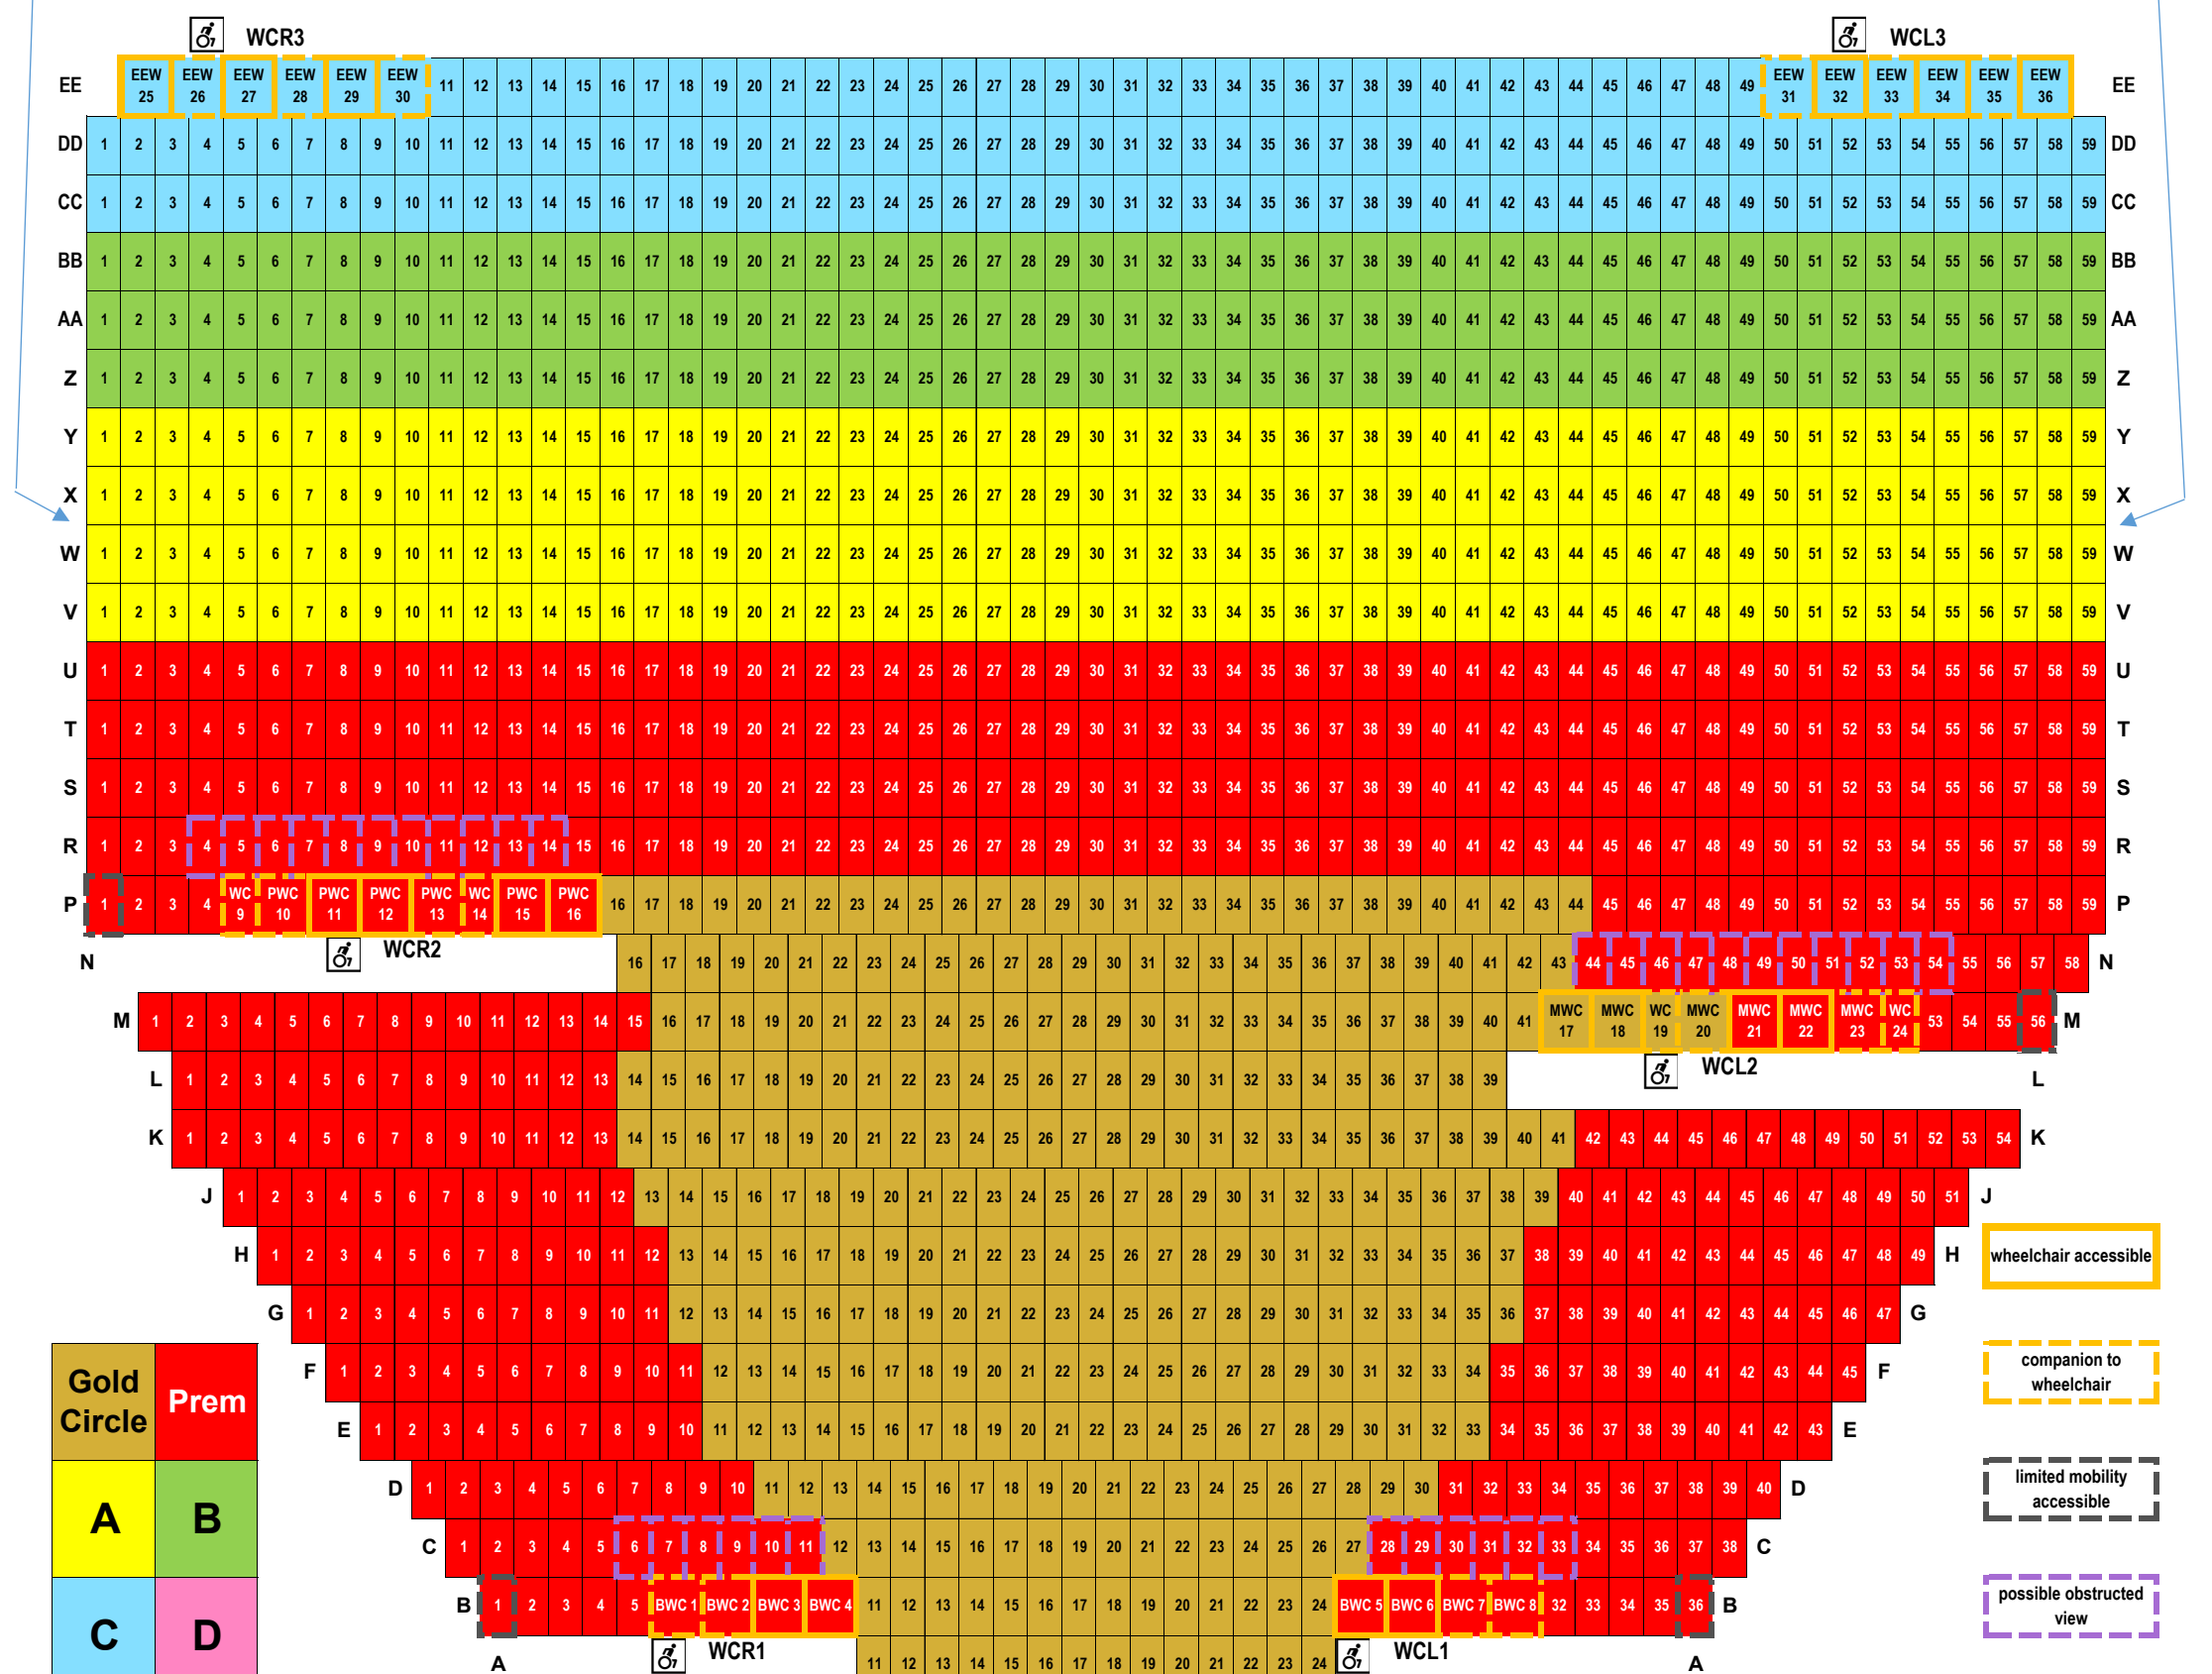

# LINDA RONSTADT MUSIC HALL - Yo-Yo Ma

**STAGE**