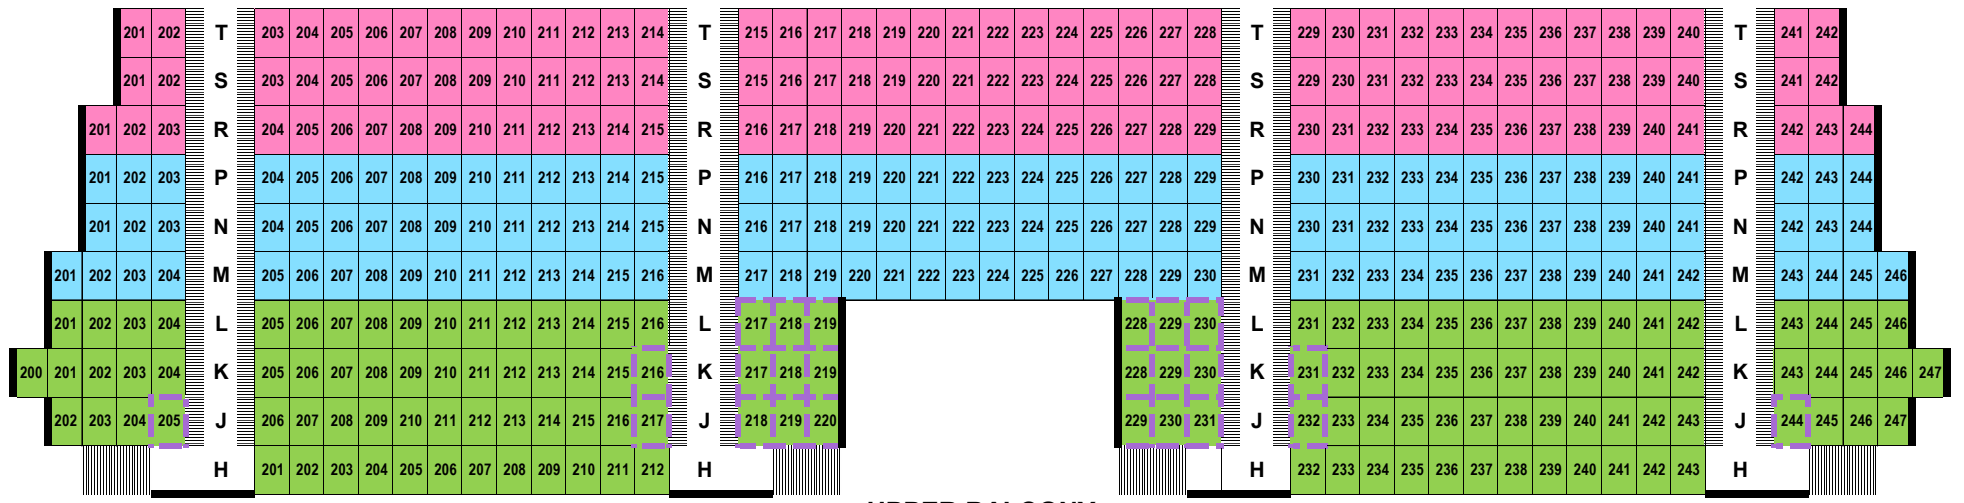

# LINDA RONSTADT MUSIC HALL - Yo-Yo Ma

**STAGE**