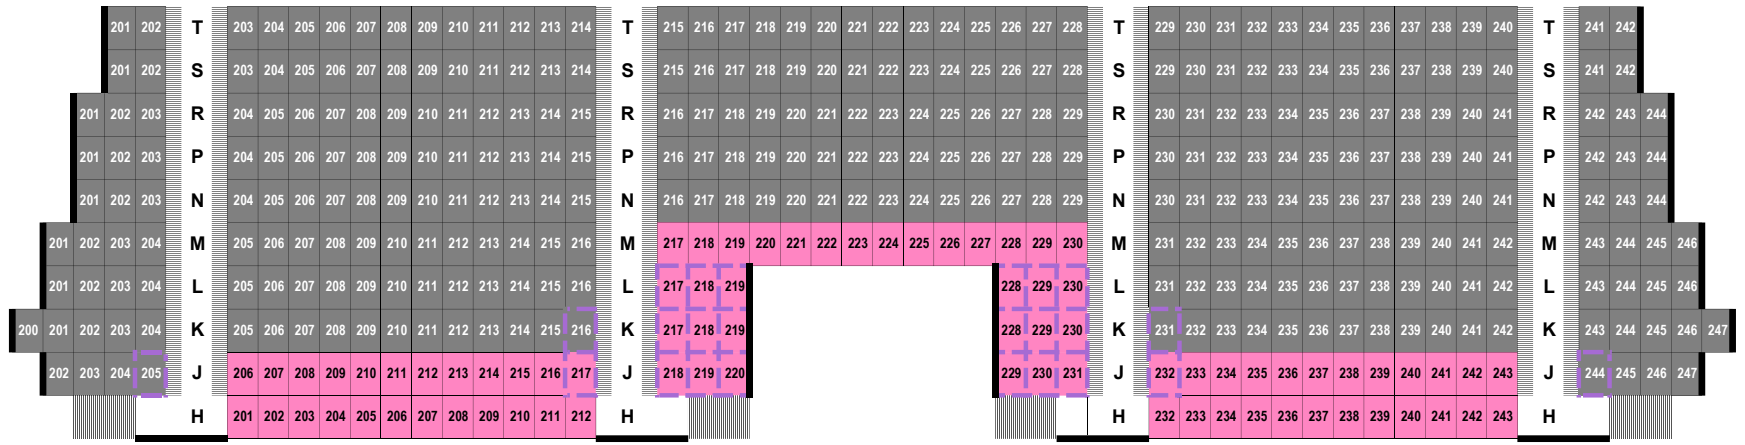

LINDA RONSTADT MUSIC HALL - Classic Series, Rhapsody in Blue

STAGE