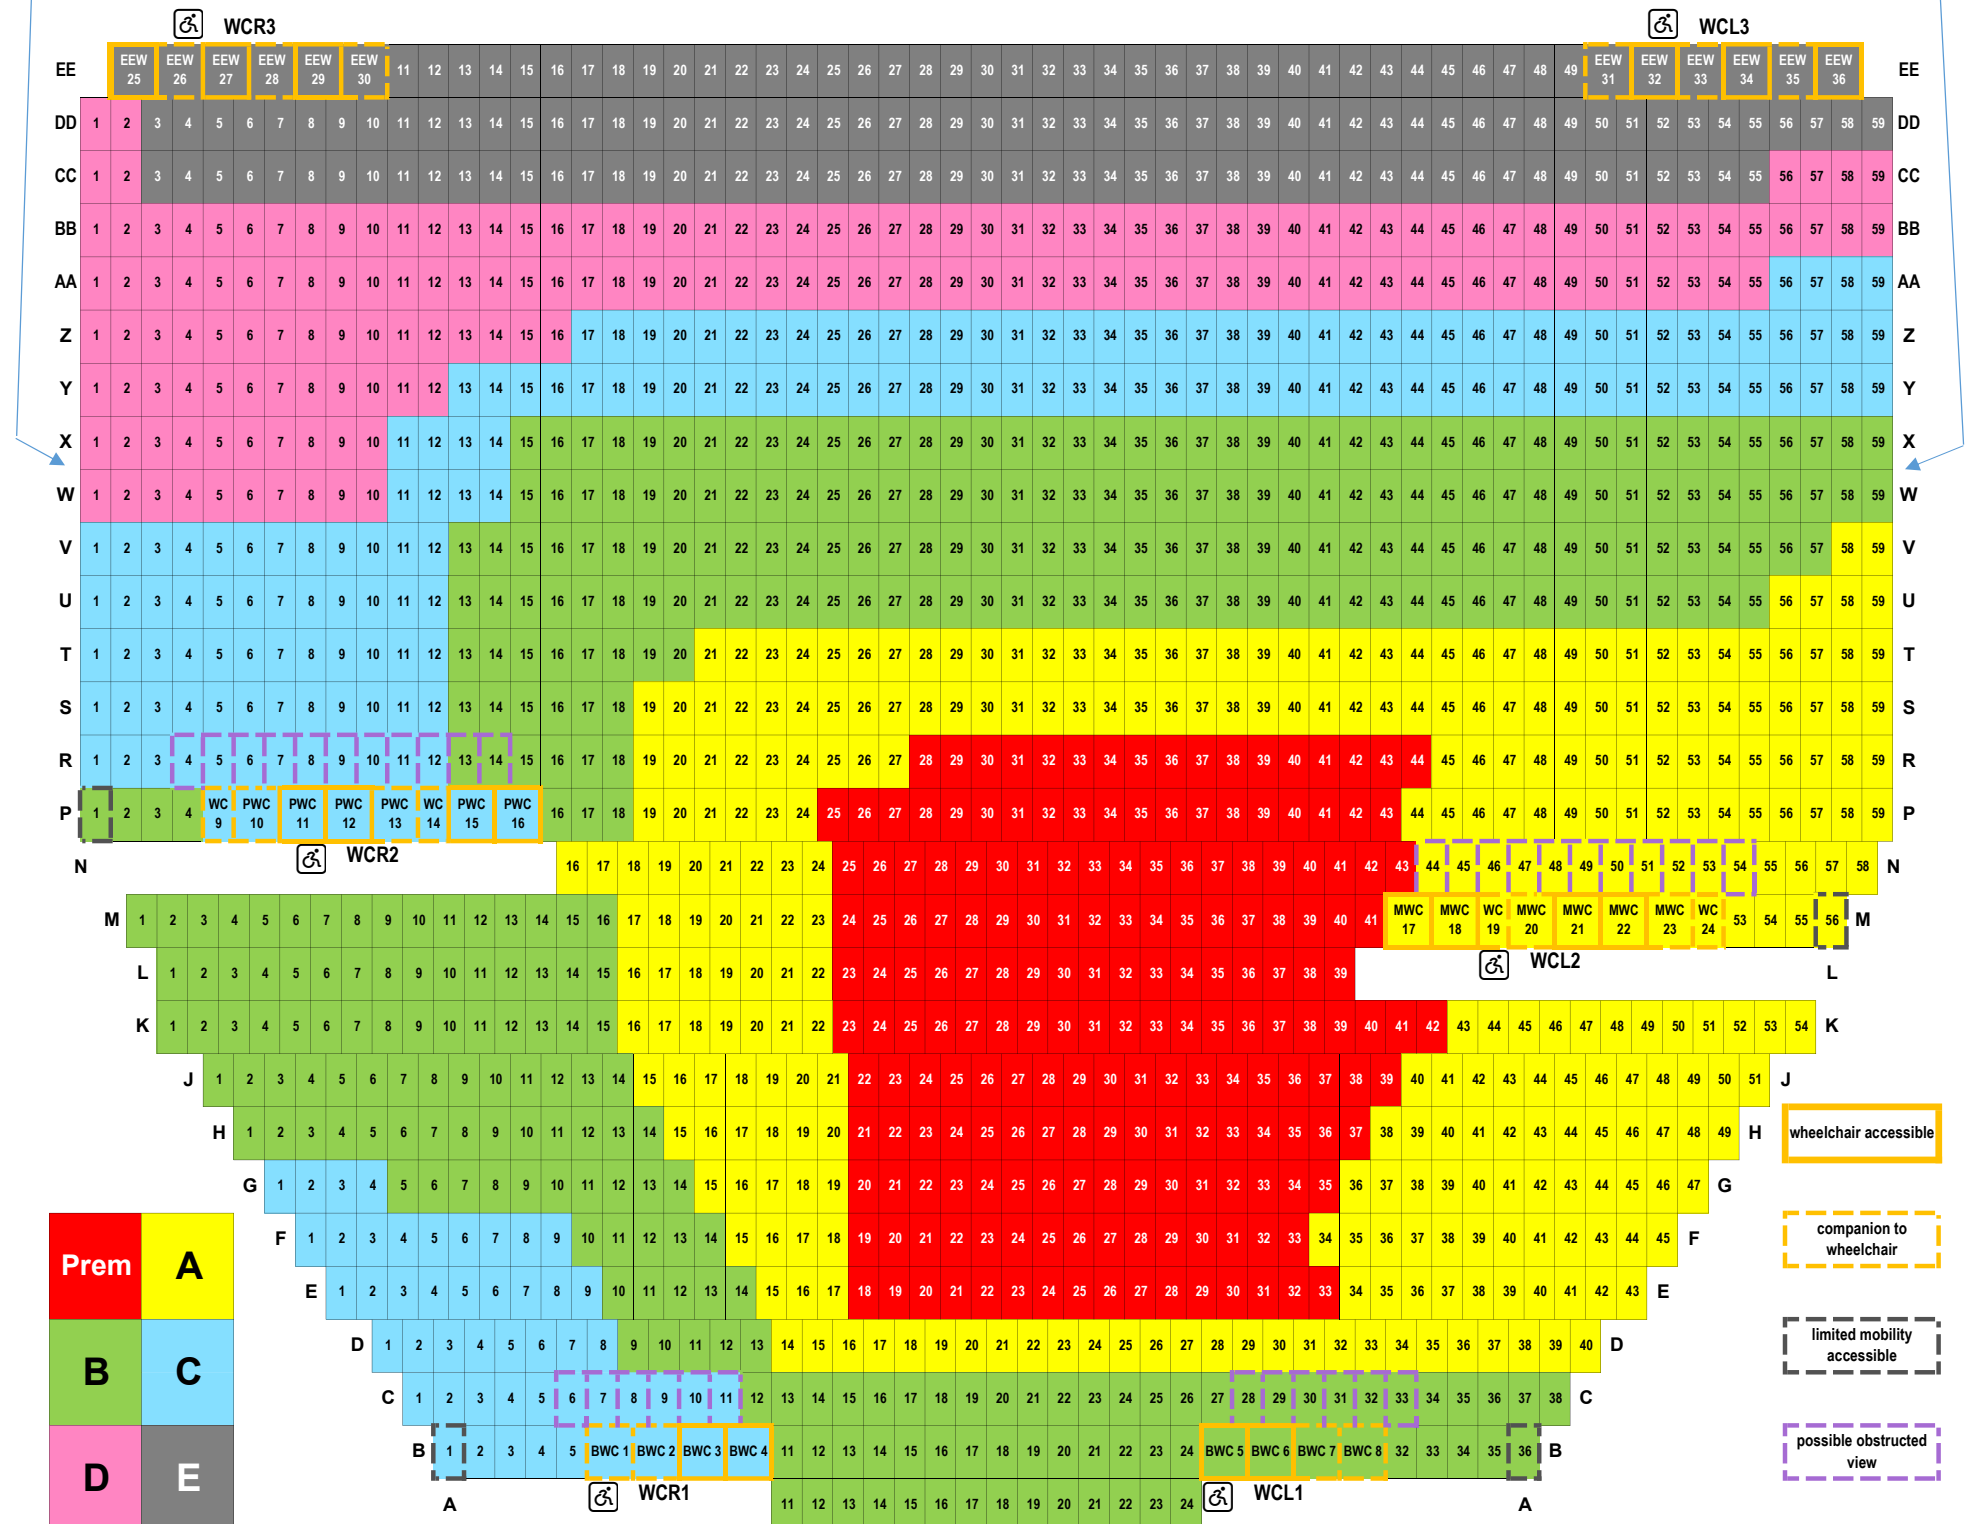

LINDA RONSTADT MUSIC HALL - Classic Series, Rhapsody in Blue

STAGE