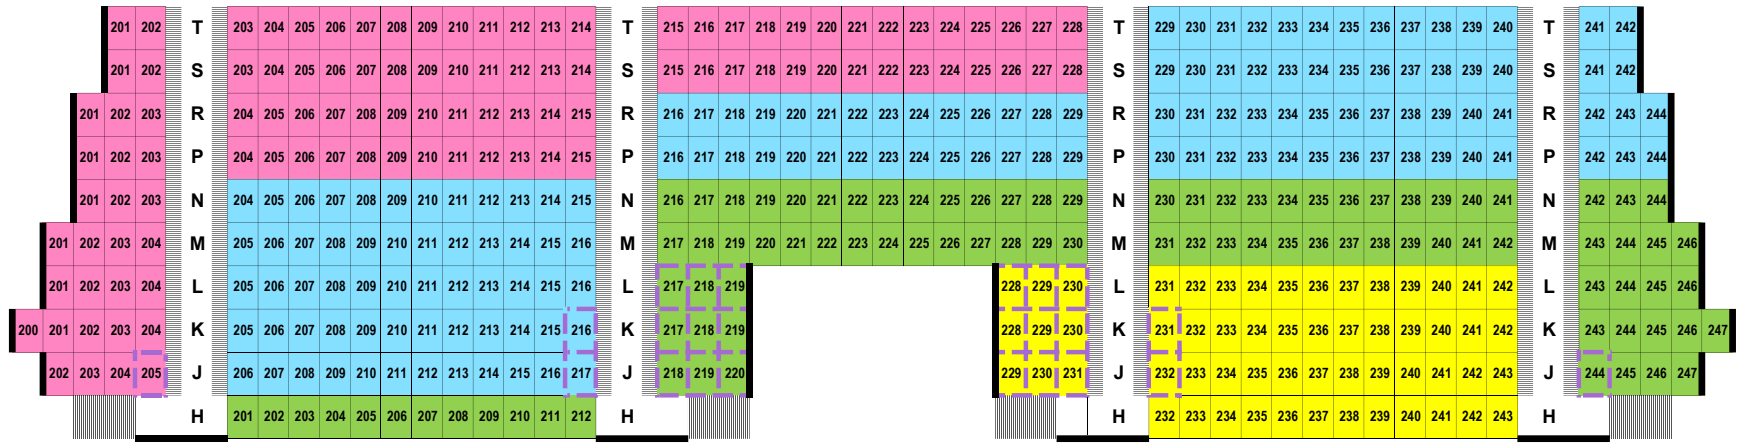

LINDA RONSTADT MUSIC HALL - Lang Lang

UPPER BALCONY

LOWER BALCONY

ORCHESTRA

PIT

STAGE