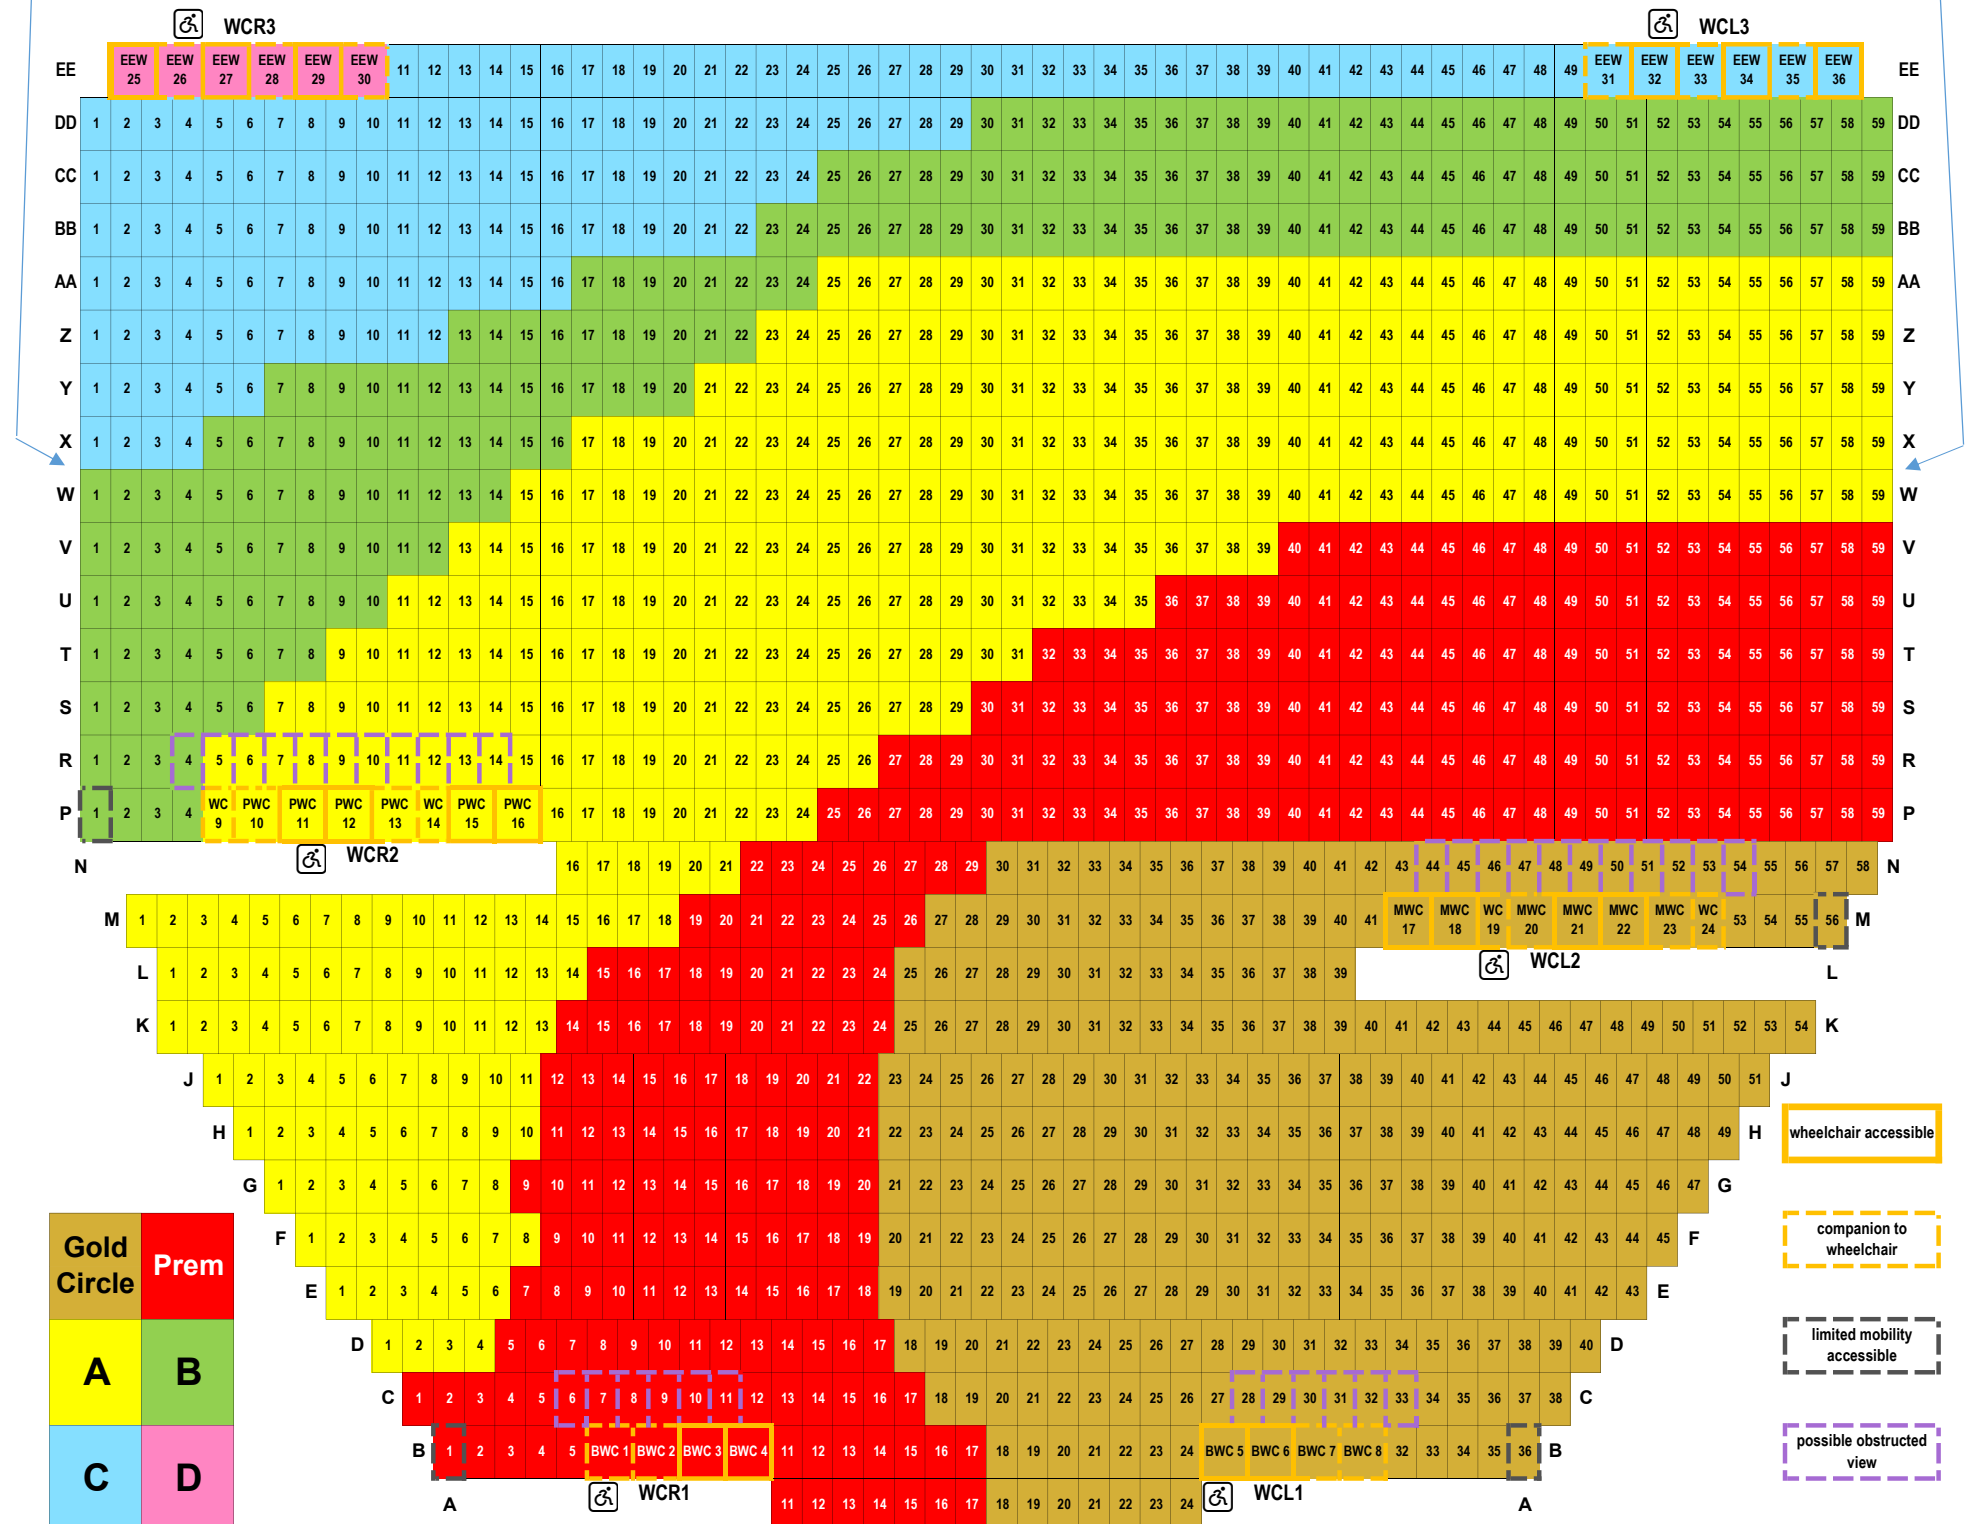

LINDA RONSTADT MUSIC HALL - Lang Lang

UPPER BALCONY

LOWER BALCONY

ORCHESTRA

PIT

STAGE